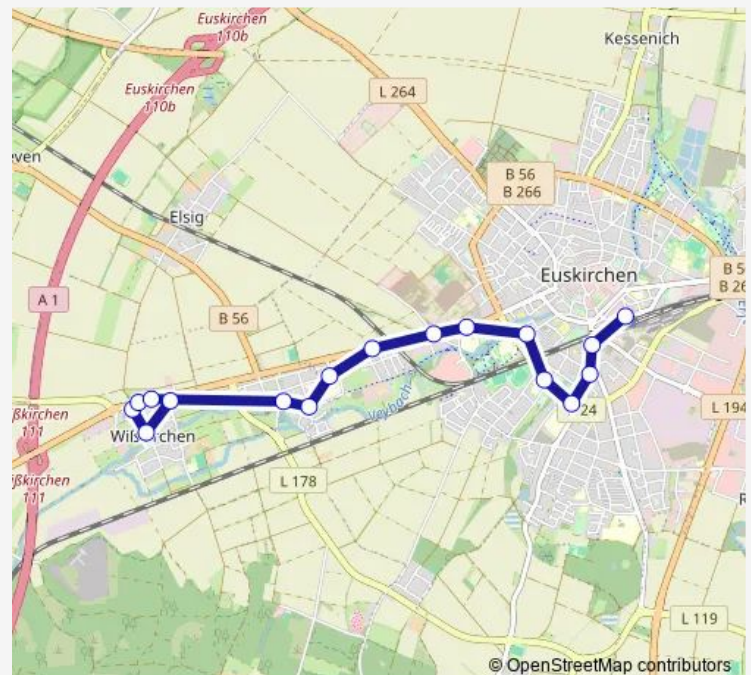

Thursday 11:27-15:27

Friday 11:27-15:27

Saturday —

Sunday —

Route info

Direction: Euskirchen Bf

Stops: 15

Trip Duration: 0 hour 19 min

Monday 07:22-15:44

Tuesday —

Wednesday —

Thursday 07:22-15:44

Friday 07:22-15:44

Saturday —

Sunday —

Route info