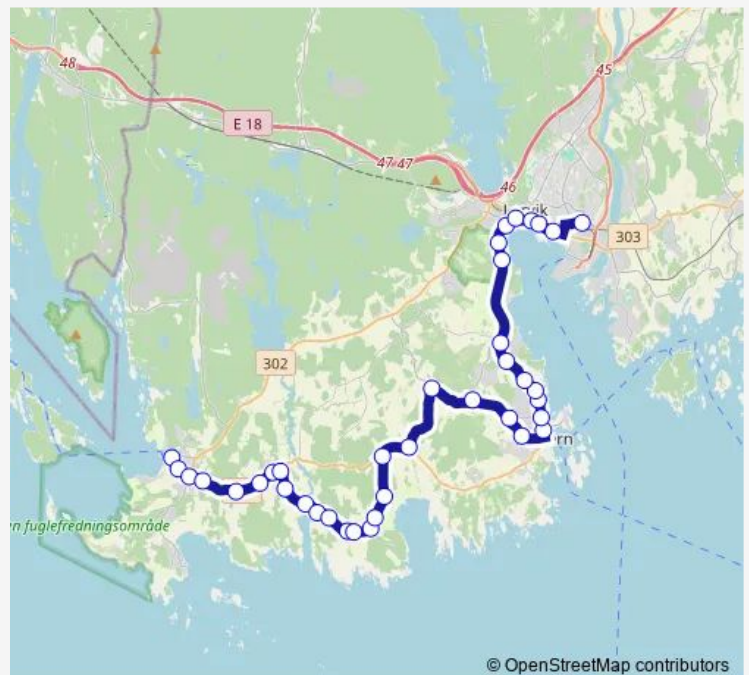

School Bus 1102 Helgeroa-Vgs i Larvik

[Go to website](#)

Direction

Helgeroa — Thor Heyerdahl vgs.

38 stops

[Open route schedule](#)

Helgeroa

Krabbesvingen

Søndersrød

Karlsro

Holhjem

Eidsten

Brunlanes frikirke

Guslandsvingen

Gusland

Guslandstranda

Hummerbakken

Trane

Brunvall

Bakke Hummerbakkveien

Stolpestad Anvik

Kjærstranda

Lydhus

Skårabakken

Foldvik bru

Huken

Brunla gård

Route schedule

Helgeroa — Thor Heyerdahl vgs.

Monday 07:25

Tuesday 07:25

Wednesday 07:25

Thursday 07:25

Friday 07:25

Saturday —

Sunday —

Route info

Direction: Helgeroa

Stops: 38

Trip Duration: 0 hour 50 min

© OpenStreetMap contributors

■ 1102 — Helgeroa-Vgs i Larvik

BusMaps