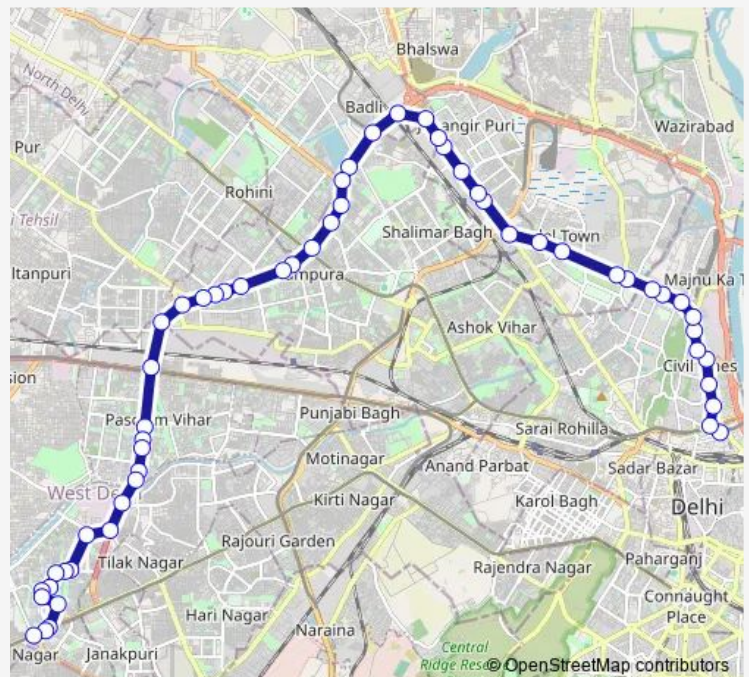

Sarai Peepal Thala

Jahangirpuri GT Road

Jahangir Puri Metro Station

Route schedule

Isbt Kashmere Gate Terminal — Uttam Nagar Terminal

Monday 05:05-22:55

Tuesday 05:05-22:55

Wednesday 05:05-22:55

Thursday 05:05-22:55

Friday 05:05-22:55

Saturday 05:05-22:55

Sunday 05:05-22:55

Route info

Direction: Isbt Kashmere Gate Terminal

Stops: 56

Trip Duration: 1 hour 51 min