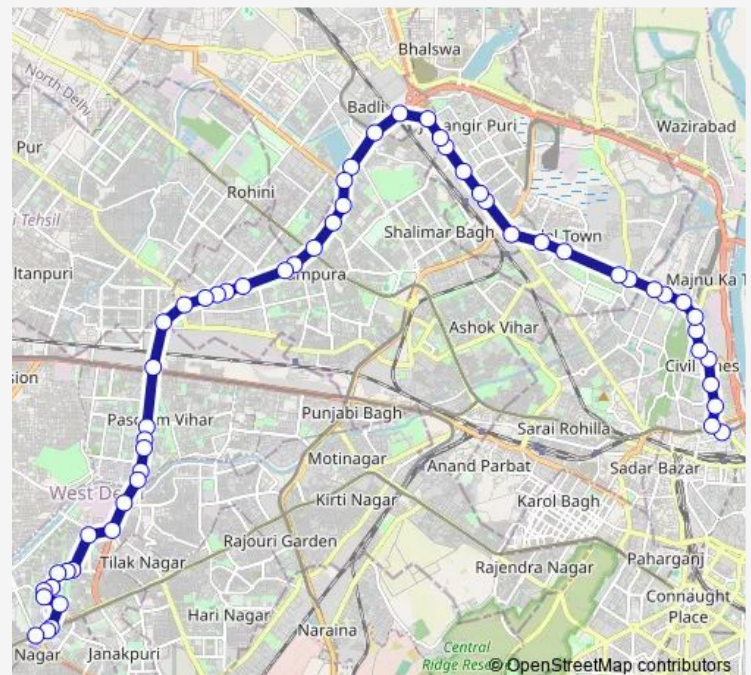

### Route schedule

Isbt Kashmere Gate Terminal — Uttam Nagar Terminal

Monday 05:05-22:55

Tuesday 05:05-22:55

Wednesday 05:05-22:55

Thursday 05:05-22:55

Friday 05:05-22:55

Saturday 05:05-22:55

### Route info

Direction: Isbt Kashmere Gate Terminal

Stops: 56

Trip Duration: 1 hour 51 min

■ 883up

GTK Depot

GTK Bypass / Mukraba Chowk

Badli Crossing