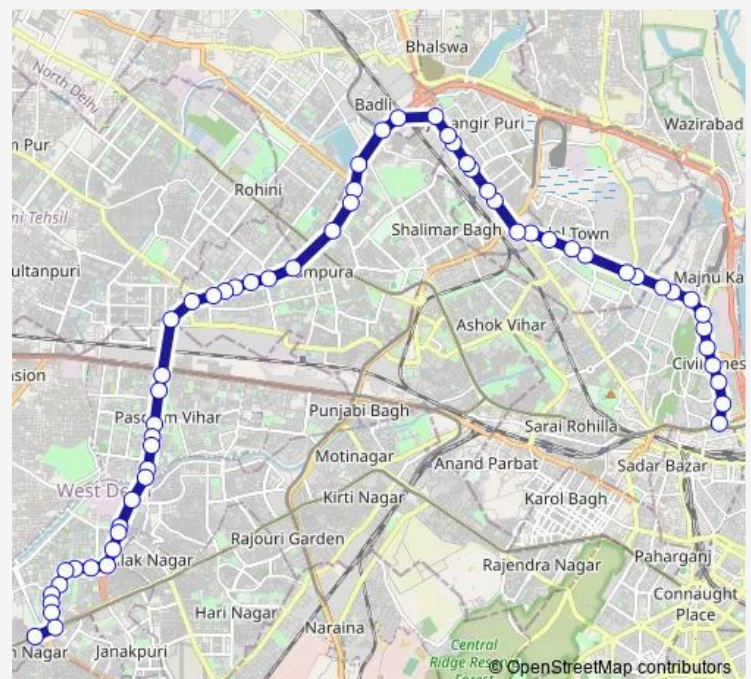

Adarsh Nagar / Bharola Village

Sarai Peepal Thala

Mahindra Park

Route schedule

Isbt Nityanand Marg — Uttam Nagar Terminal

Monday 07:16-21:48

Tuesday 07:16-21:48

Wednesday 07:16-21:48

Thursday 07:16-21:48

Friday 07:16-21:48

Saturday 07:16-21:48

Sunday 07:16-21:48

Route info

Direction: Isbt Nityanand Marg

Stops: 59

Trip Duration: 1 hour 49 min