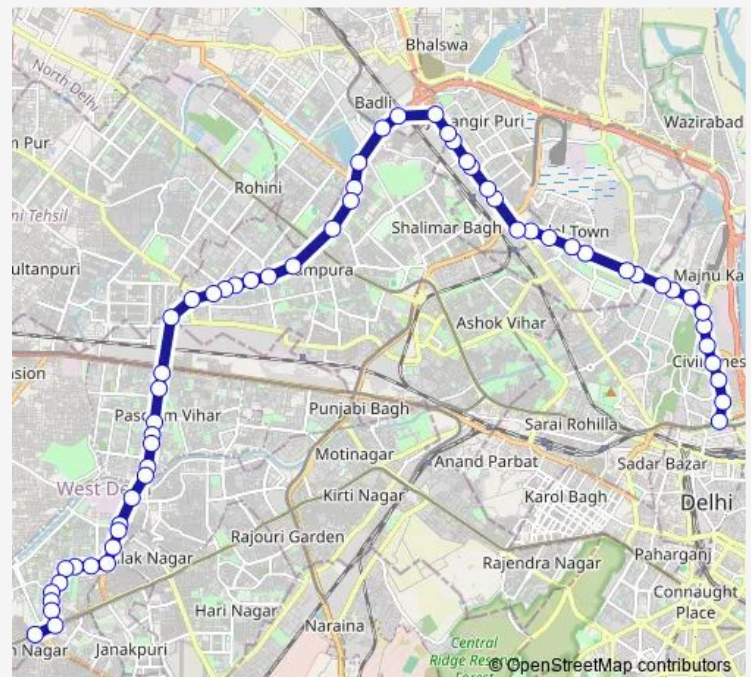

Adarsh Nagar / Bharola Village

Sarai Peepal Thala

Mahindra Park

Route schedule

Isbt Nityanand Marg — Uttam Nagar Terminal

Monday 07:16-21:48

Tuesday 07:16-21:48

Wednesday 07:16-21:48

Thursday 07:16-21:48

Friday 07:16-21:48

Saturday 07:16-21:48

Sunday 07:16-21:48

Route info

Direction: Isbt Nityanand Marg

Stops: 59

Trip Duration: 1 hour 49 min