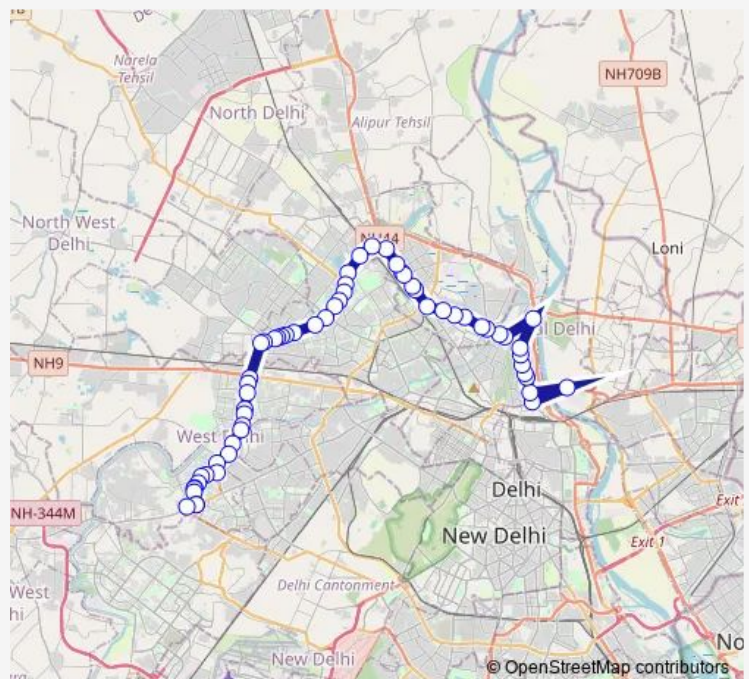

Adarsh Nagar

Mahendra Park

Jahangir Puri Metro Station

Route schedule

Isbt Kashmere Gate — Uttam Nagar Terminal

Monday 06:48-20:26

Tuesday 06:48-20:26

Wednesday 06:48-20:26

Thursday 06:48-20:26

Friday 06:48-20:26

Saturday 06:48-20:26

Sunday 06:48-20:26

Route info

Direction: Isbt Kashmere Gate

Stops: 59

Trip Duration: 1 hour 43 min