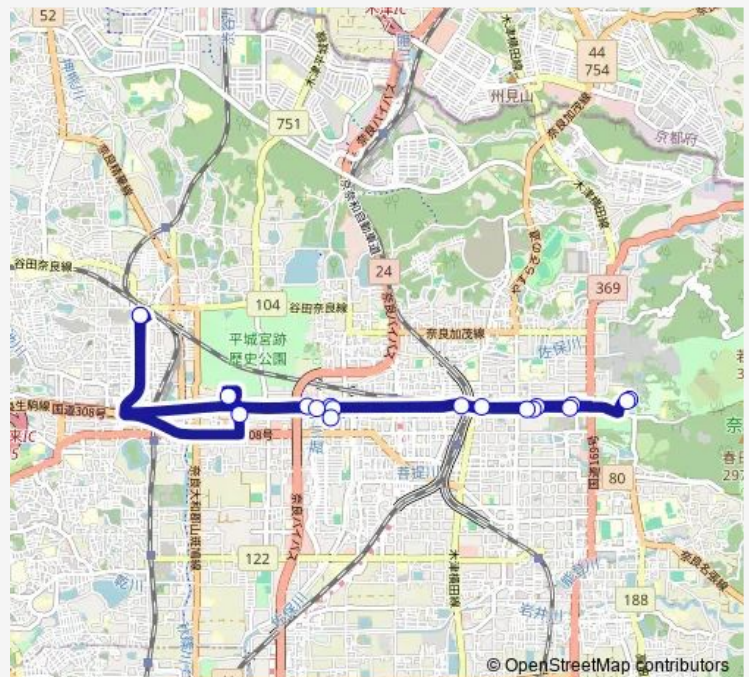

大和西大寺駅南口

### Route schedule

近鉄奈良駅 — 大和西大寺駅南口

Monday —

Tuesday —

Wednesday 09:08

Thursday 09:08

Friday —

Saturday 09:08

### Route info

Direction: 近鉄奈良駅

Stops: 13

Trip Duration: 1 hour 4 min

## Route info

Direction: 大和西大寺駅南口

Stops: 16

Trip Duration: 1 hour 1 min

ぐるっとバス「大宮通りルート」 Bus time schedules and route maps are available in an offline PDF at busmaps.com. Use the busmaps.com website to see live bus times, train schedule or subway schedule, and step-by-step directions for all public transit in Nara-shi