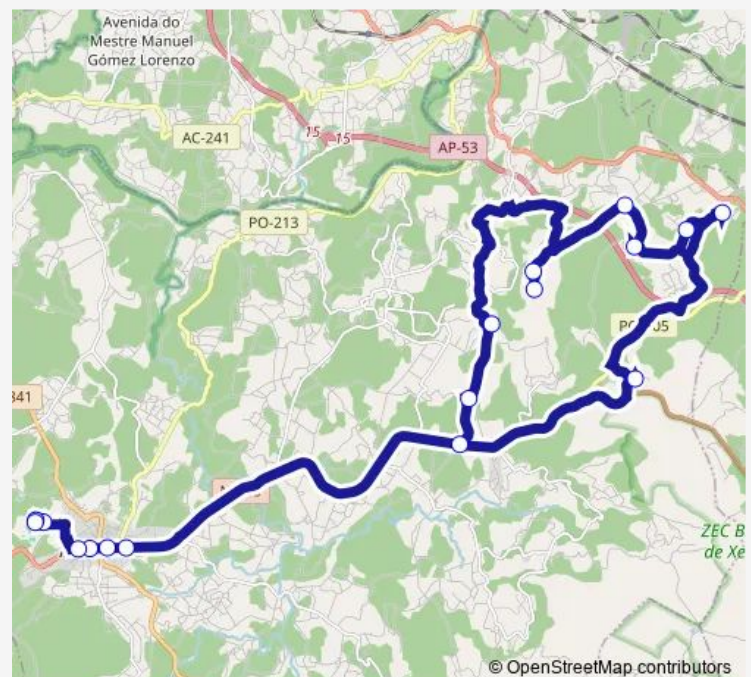

### Direction

Foxo-Corvelle — IES Avelina Valladares

17 stops

[Open route schedule](#)

Foxo-Corvelle

Ventosea

Fontesoutelo

Remesar (Aldea Grande)

### Route schedule

Foxo-Corvelle — IES Avelina Valladares

Monday —

Tuesday 15:39

Wednesday —

Thursday —

Friday —

Saturday —

### Route info

Direction: Foxo-Corvelle

Stops: 17

Trip Duration: 0 hour 40 min

© OpenStreetMap contributors

■ Xg658025 — IES N° 1foxo - Corvelle

BusMaps

Xg658025 Bus time schedules and route maps are available in an offline PDF at [busmaps.com](https://busmaps.com). Use the [busmaps.com](https://busmaps.com) website to see live bus times, train schedule or subway schedule, and step-by-step directions for all public transit in Santiago de Compostela