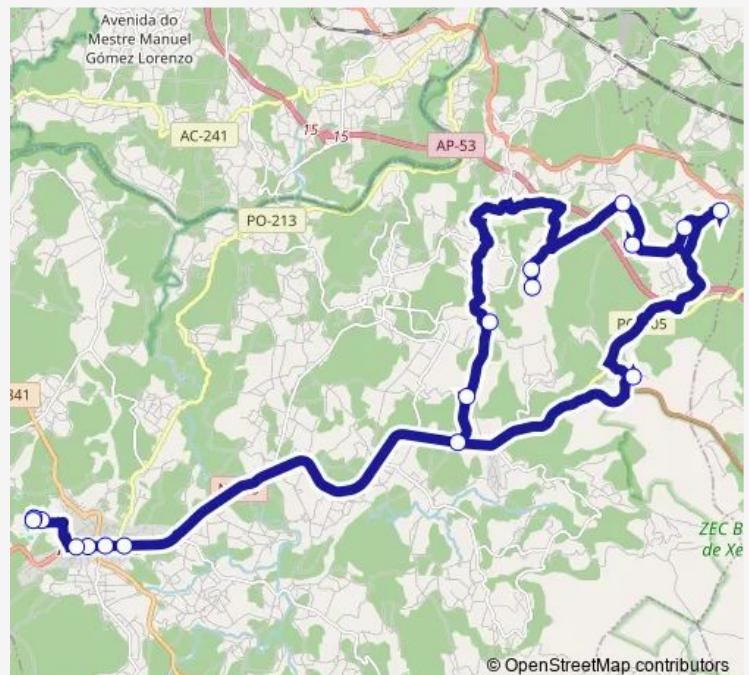

### Direction

Foxo-Corvelle — IES Avelina Valladares

17 stops

[Open route schedule](#)

Foxo-Corvelle

Ventosea

Fontesoutelo

Remesar (Aldea Grande)

### Route schedule

Foxo-Corvelle — IES Avelina Valladares

Monday —

Tuesday 15:39

Wednesday —

Thursday —

Friday —

Saturday —

### Route info

Direction: Foxo-Corvelle

Stops: 17

Trip Duration: 0 hour 40 min

© OpenStreetMap contributors

XG658025 — IES N° 1foxo - Corvelle

XG658025 Bus time schedules and route maps are available in an offline PDF at [busmaps.com](https://busmaps.com). Use the [busmaps.com](https://busmaps.com) website to see live bus times, train schedule or subway schedule, and step-by-step directions for all public transit in Santiago de Compostela