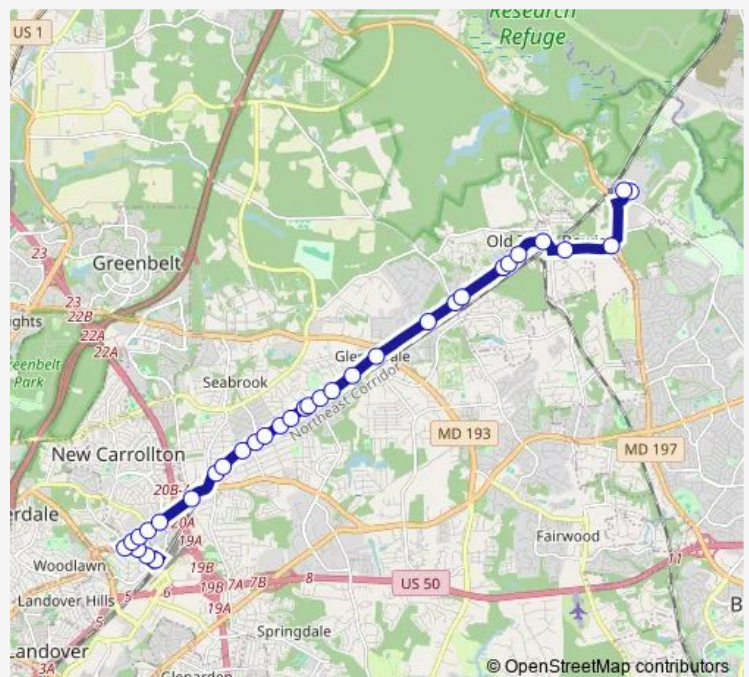

Lanham Severn Rd+Main St

Lanham Severn Rd+93 Pl

Lanham-Severn Rd+94 Av

Lanham-Severn Rd+Seabrook Rd

Lanham-Severn Rd+96 Av

Lanham-Severn Rd+98 Av

Lanham Severn Rd+Santa Cruz St

Lanham Severn Rd+Roller Rink

Lanham Severn Rd+Woodstream Dr

Lanham Severn Rd+Green Haven Rd

Lanham-Severn Rd+Duval St

Route schedule

New Carrollton Station+Bus Bay T1 — Bowie State U+MLK Center

Monday 05:58-21:05

Tuesday 05:58-21:05

Wednesday 05:58-21:05

Thursday 05:58-21:05

Friday 05:58-21:05

Saturday —

Sunday —

Route info

Direction: New Carrollton Station+Bus Bay T1

Stops: 33

Trip Duration: 0 hour 26 min

9 St+Railroad Av

11 St+Myrtle Av

Race Track Rd+Normal School Rd

Bowie State U+Computer Science

Bowie State U+MLK Center

Direction

Bowie State U+MLK Center — New Carrollton Station+Bus Bay T1

33 stops