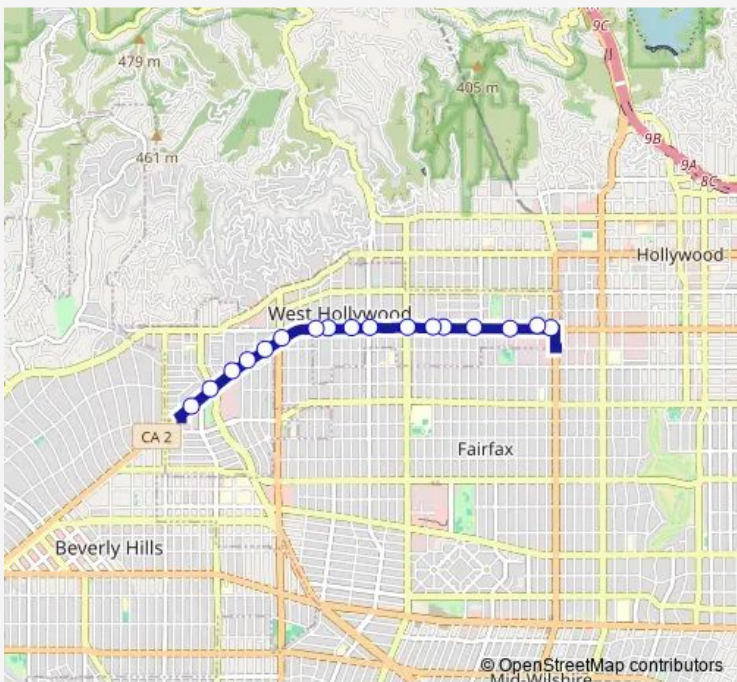

Direction
 Santa Monica/La Brea — Pavillions
 17 stops
[Open route schedule](#)

- Santa Monica/La Brea
- Formosa/Santa Monica
- Santa Monica/Greenacre
- Santa Monica/Gardner
- Santa Monica/Spaulding
- Santa Monica/Genessee
- Santa Monica/Fairfax
- Santa Monica/Crescent Heights
- Santa Monica/La Jolla
- Santa Monica/Sweetzer
- Santa Monica/Kings Rd
- Santa Monica/La Cienega
- Santa Monica/West Knoll
- Santa Monica/Westbourne
- Santa Monica/Hancock
- Santa Monica/San Vicente
- Pavillions

Route info
 Direction: Santa Monica/La Brea
 Stops: 17
 Trip Duration: 0 hour 22 min

Direction

Santa Monica/La Peer — Santa Monica/La Brea

16 stops

[Open route schedule](#)

Santa Monica/La Peer

Santa Monica/San Vicente

Santa Monica/Hancock

Santa Monica/Westbourne

Santa Monica/La Cienega

Santa Monica/Orlando

Santa Monica/Sweetzer

Santa Monica/La Jolla

Santa Monica/Crescent Heights

Santa Monica/Fairfax

Santa Monica/Spaulding

Santa Monica/Sierra Bonita

Santa Monica/Vista

Santa Monica/Fuller

Santa Monica/Formosa

Santa Monica/La Brea

Route schedule

Santa Monica/La Peer — Santa Monica/La Brea