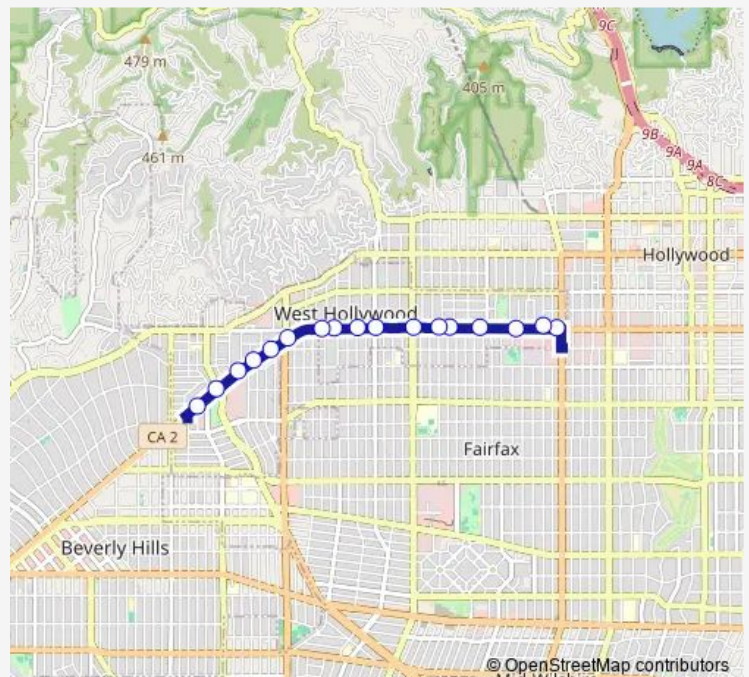

Santa Monica/Spaulding

Santa Monica/Genessee

Santa Monica/Fairfax

Santa Monica/Crescent Heights

Santa Monica/La Jolla

Santa Monica/Sweetzer

Santa Monica/Kings Rd

Santa Monica/La Cienega

Santa Monica/West Knoll

Santa Monica/Westbourne

Santa Monica/Hancock

Santa Monica/San Vicente

Pavillions

Route schedule

Santa Monica/La Brea — Pavillions

Monday	—
Tuesday	—
Wednesday	—
Thursday	—
Friday	20:00-02:39 ⁺¹
Saturday	20:00-02:39 ⁺¹
Sunday	14:00-21:33

Route info

Direction: Santa Monica/La Brea

Stops: 17

Trip Duration: 0 hour 22 min

Direction

Santa Monica/La Peer — Santa Monica/La Brea

16 stops

[Open route schedule](#)

Santa Monica/La Peer

Santa Monica/San Vicente

Santa Monica/Hancock

Santa Monica/Westbourne

Santa Monica/La Cienega

Santa Monica/Orlando

Santa Monica/Sweetzer

Santa Monica/La Jolla