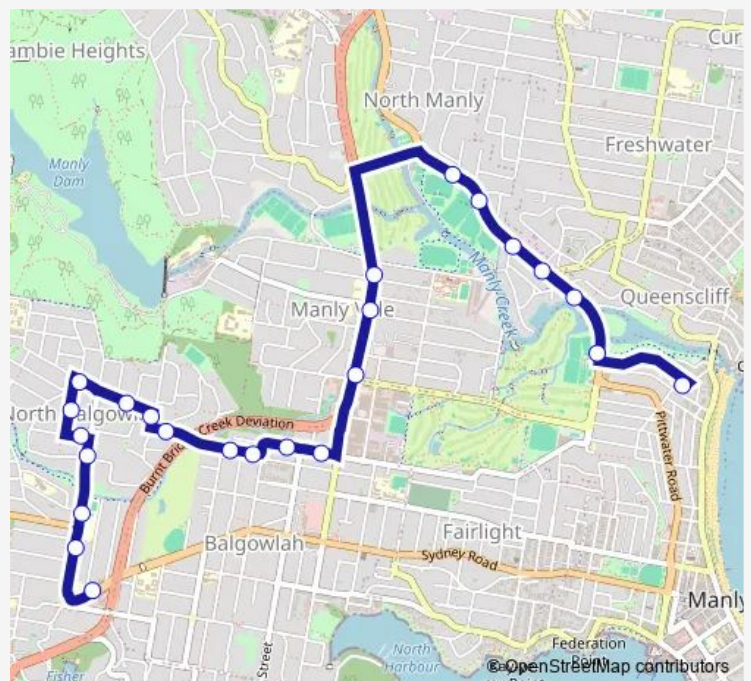

Keirle Park, Pittwater Rd

Mill Park, Pittwater Rd

Pittwater Rd Opp Girard St

Pittwater Rd At Riverview Pde

Pittwater Rd Opp Western Av

Pittwater Rd Opp Wakefield St

Condamine St At Gordon St

Manly Vale Community Centre, Condamine St

Manly Vale B-Line, Condamine St

Balgowlah Rd After Condamine St

Balgowlah Rd After Woodland St

Kitchener St After West St

Kitchener St Before Wanganella St

Myrtle St Opp Abingdon St

Daisy St At Woodbine St

Woodbine St Opp Tottenham St

Woodbine St Opp Woodbine Street Shops

Hunter St Before St Pauls Rd

St Pauls Rd Before Bangaroo St

Bangaroo St At Serpentine Cres

Route schedule

Stella Maris College, Collingwood St, Stand B — Sydney Rd After Kempbridge Av

Monday	15:27
Tuesday	15:27
Wednesday	15:27
Thursday	15:27
Friday	15:27
Saturday	—
Sunday	—

Route info

Direction: Stella Maris College, Collingwood St, Stand B

Stops: 24

Trip Duration: 0 hour 25 min

745n — Stella Maris Manly to Seaforth Shops