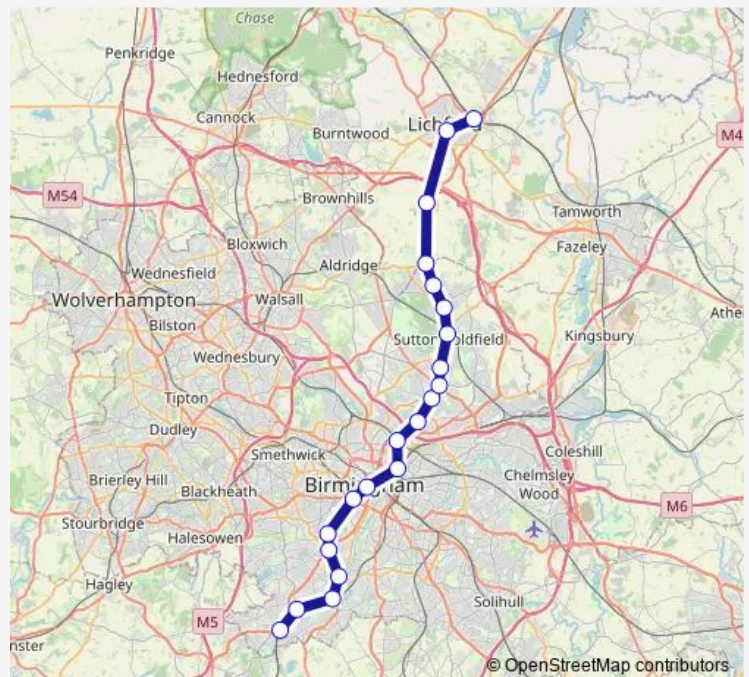

Selly Oak

University

Five Ways

Birmingham New Street

Duddeston

Aston

Gravelly Hill

Erdington

Chester Road

Wylde Green

Sutton Coldfield

Four Oaks

Butlers Lane

Blake Street

Shenstone

Lichfield City

### Route schedule

Longbridge — Lichfield Trent Valley

Monday —

Tuesday —

Wednesday —

Thursday —

Friday —

Saturday 22:01

### Route info

Direction: Longbridge

Stops: 21

Trip Duration: 1 hour 6 min

■ Lm:Lob->Ltv — LM train service from LOB to Ltv

Lm:Lob->Ltv Rail time schedules and route maps are available in an offline PDF at [busmaps.com](https://busmaps.com). Use the [busmaps.com](https://busmaps.com) website to see live bus times, train schedule or subway schedule, and step-by-step directions for all public transit in Birmingham