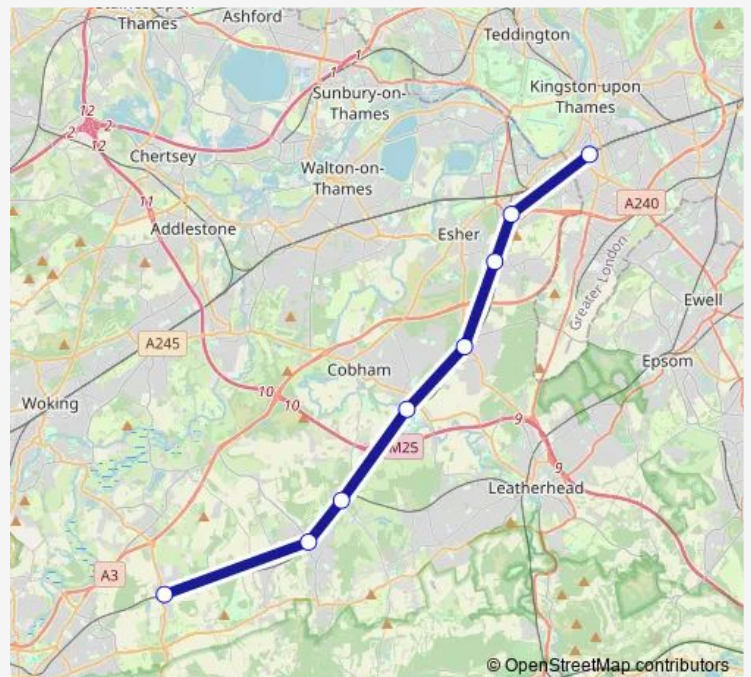

### Direction

Clandon — Surbiton

8 stops

[Open route schedule](#)

Clandon

Horsley

Effingham Junction

Cobham & Stoke d'Abernon

### Route info

Direction: Clandon

Stops: 8

Trip Duration: 0 hour 29 min

■ Sw:Cla->Sur — SW train service from CLA to Sur

Sw:Cla->Sur Rail time schedules and route maps are available in an offline PDF at [busmaps.com](https://busmaps.com). Use the [busmaps.com](https://busmaps.com) website to see live bus times, train schedule or subway schedule, and step-by-step directions for all public transit in London