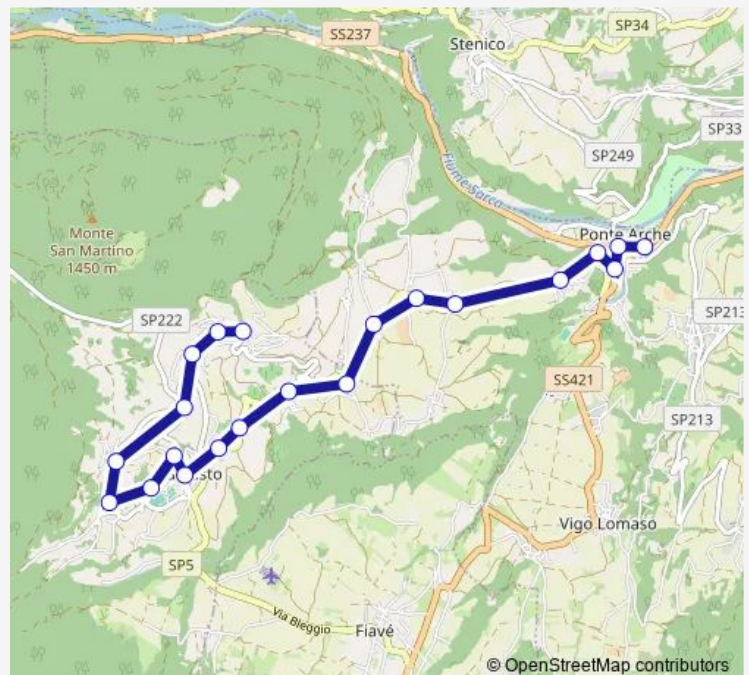

Cavrasto. Itea

Balbido-Scuole

Balbido

Rango

Cavaione

Marazzone

Larido

Bivedo

### Route schedule

Ponte Arche Autostazione — Bivedo

Monday 12:56-18:40

Tuesday 12:56-18:40

Wednesday 12:56-18:40

Thursday 12:56-18:40

Friday 12:56-18:40

Saturday 12:56-18:40

### Route info

Direction: Ponte Arche Autostazione

Stops: 20

Trip Duration: 0 hour 29 min

■ B210 — Ponte Arche-S.Croce-Cavrasto-Bivedo

BusMaps