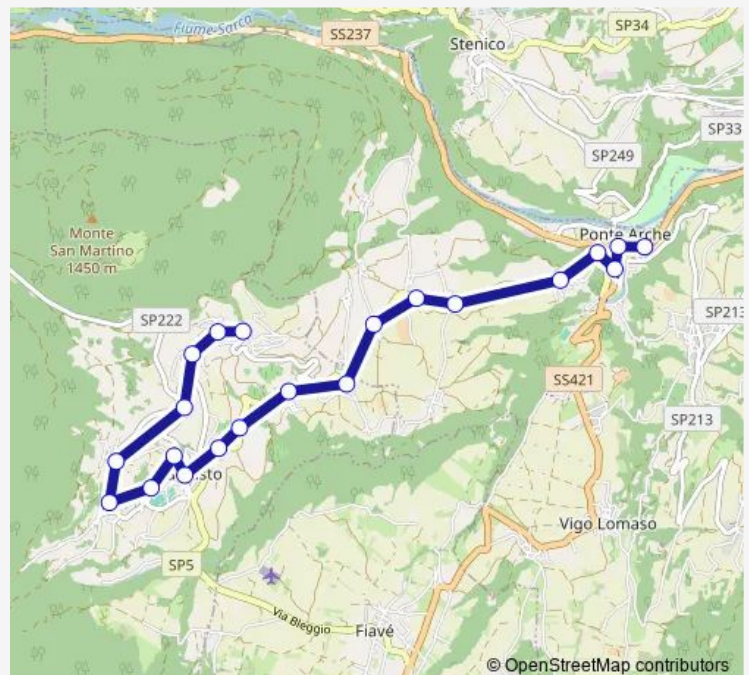

Larido

Bivedo

Route schedule

Ponte Arche Autostazione — Bivedo

Monday 12:56-18:40

Tuesday 12:56-18:40

Wednesday 12:56-18:40

Thursday 12:56-18:40

Friday 12:56-18:40

Saturday 12:56-18:40

Sunday —

Route info

Direction: Ponte Arche Autostazione

Stops: 20

Trip Duration: 0 hour 29 min

■ B210 — Ponte Arche-S.Croce-Cavrasto-Bivedo

BusMaps

Direction

Bivedo — Ponte Arche Autostazione

10 stops

[Open route schedule](#)

Bivedo

Santa Croce Sp 5 Diram.Bivedo

Santa Croce