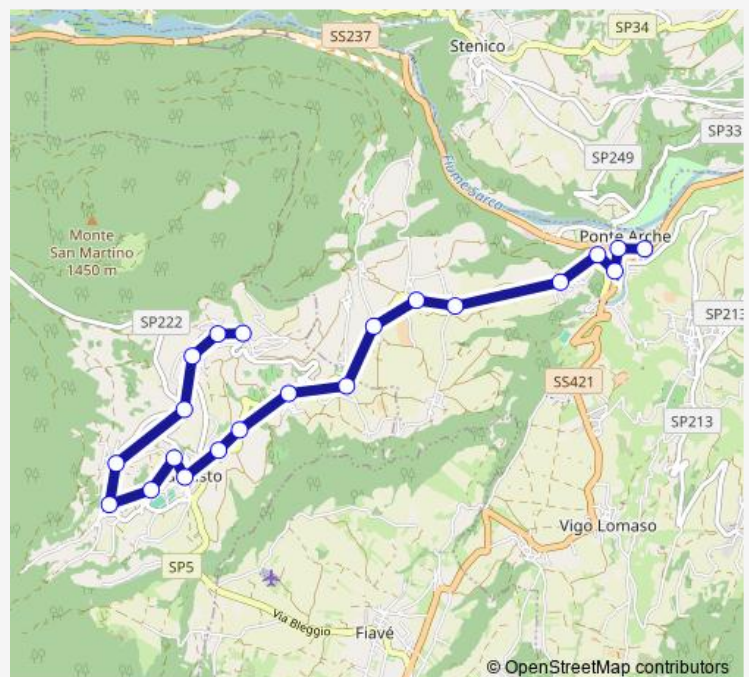

Cavrasto. Itea

Balbido-Scuole

Balbido

Rango

Cavaione

Marazzone

Larido

Bivedo

### Route schedule

Ponte Arche Autostazione — Bivedo

Monday 12:56-18:40

Tuesday 12:56-18:40

Wednesday 12:56-18:40

Thursday 12:56-18:40

Friday 12:56-18:40

Saturday 12:56-18:40

### Route info

Direction: Ponte Arche Autostazione

Stops: 20

Trip Duration: 0 hour 29 min

■ B210 — Ponte Arche-S.Croce-Cavrasto-Bivedo