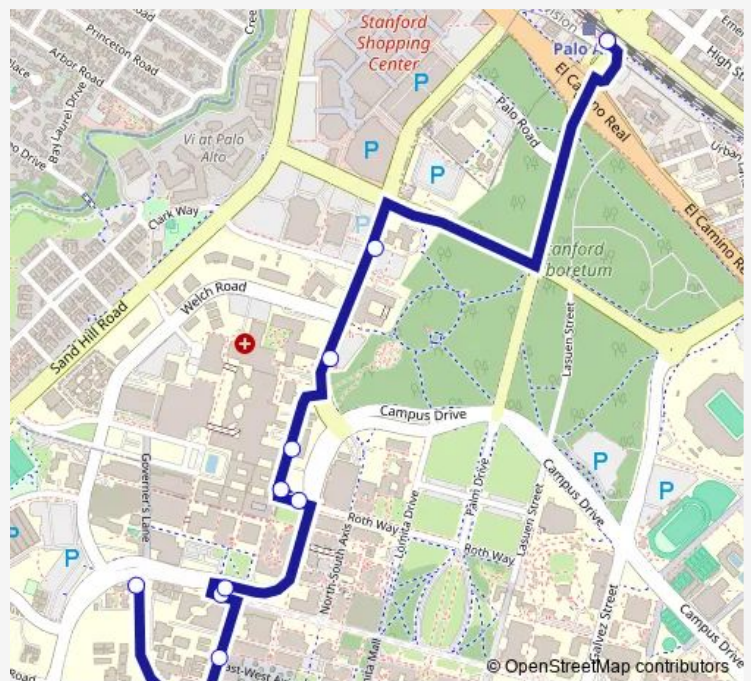

Bus YL-PM Y Limited Pm

[Go to website](#)

Direction

On Panama Street @ Campus Drive — University Circle @ Caltrain Platform

10 stops

[Open route schedule](#)

On Panama Street @ Campus Drive

On Via Ortega @ Shriram Center

On Jane Stanford Way Across From Chem-H Building

On Campus Drive Across From Li Ka Shing Center

On Roth Way @ Campus Drive

On Quarry Extension @ Roth Way

On Quarry Extension Across From Medical Center

On Quarry Road @ Parking Lot L-3

On Quarry Road @ Psychiatry Building

University Circle @ Caltrain Platform

Route schedule

On Panama Street @ Campus Drive — University Circle @ Caltrain Platform

| | |
|-----------|-------------|
| Monday | 15:05-18:35 |
| Tuesday | 15:05-18:35 |
| Wednesday | 15:05-18:35 |
| Thursday | 15:05-18:35 |
| Friday | 15:05-18:35 |
| Saturday | — |
| Sunday | — |

Route info

Direction: On Panama Street @ Campus Drive

Stops: 10

Trip Duration: 0 hour 15 min

YL-PM — Y Limited Pm

YL-PM Bus time schedules and route maps are available in an offline PDF at busmaps.com. Use the busmaps.com website to see live bus times, train schedule or subway schedule, and step-by-step directions for all public transit in Redwood City