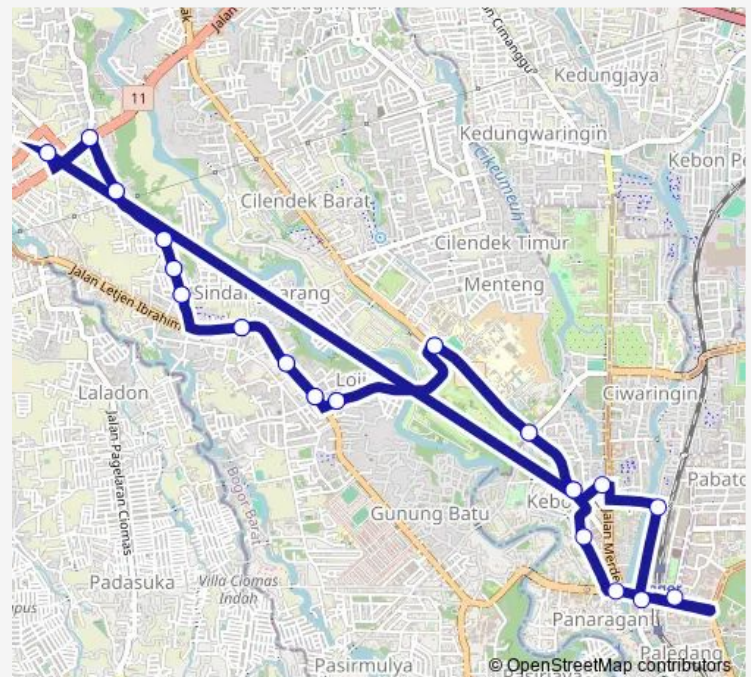

Jl. Manunggal

Route schedule

Terminal Bubulak — Terminal Bubulak

Monday 00:00-23:50

Tuesday 00:00-23:50

Wednesday 00:00-23:50

Thursday 00:00-23:50

Friday 00:00-23:50

Saturday 00:00-23:50

Sunday 00:00-23:50

Route info

Direction: Terminal Bubulak

Stops: 32

Trip Duration: 0 hour 31 min

AK-16

Rsud Kota Bogor