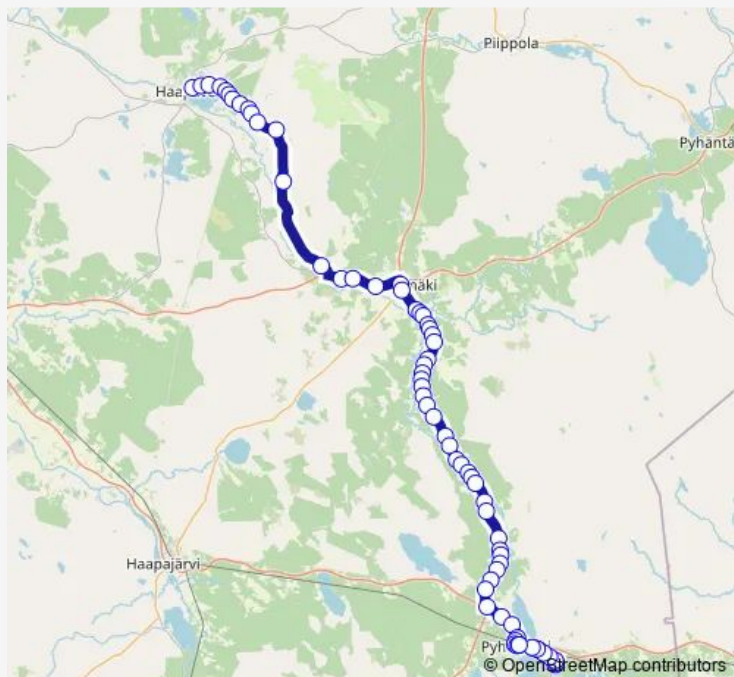

### Route schedule

Haapavesi — Pyhäsalmi Mh

Monday 16:20

Tuesday 16:20

Wednesday 16:20

Thursday 16:20

Friday 16:20

Saturday —

### Route info

Direction: Haapavesi

Stops: 69

Trip Duration: 1 hour 25 min

■ Haapavesi - Kärsämäki - Pyhäsalmi

Virtala E

Lehdonmetsä E

Hanhelantie E