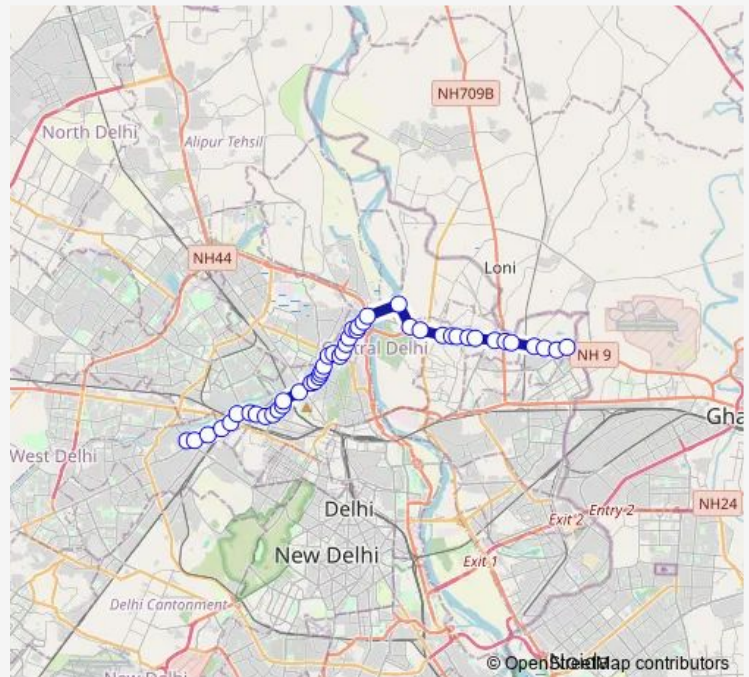

### Route schedule

Karampura Terminal — Harsh Vihar/Nand Nagri Jail

Monday 05:30-20:00

Tuesday 05:30-20:00

Wednesday 05:30-20:00

Thursday 05:30-20:00

Friday 05:30-20:00

Saturday 05:30-20:00

### Route info

Direction: Karampura Terminal

Stops: 46

Trip Duration: 1 hour 31 min

■ 234cl\_Up

BusMaps

INS Hostel

Vishwa Vidyalaya Metro Station