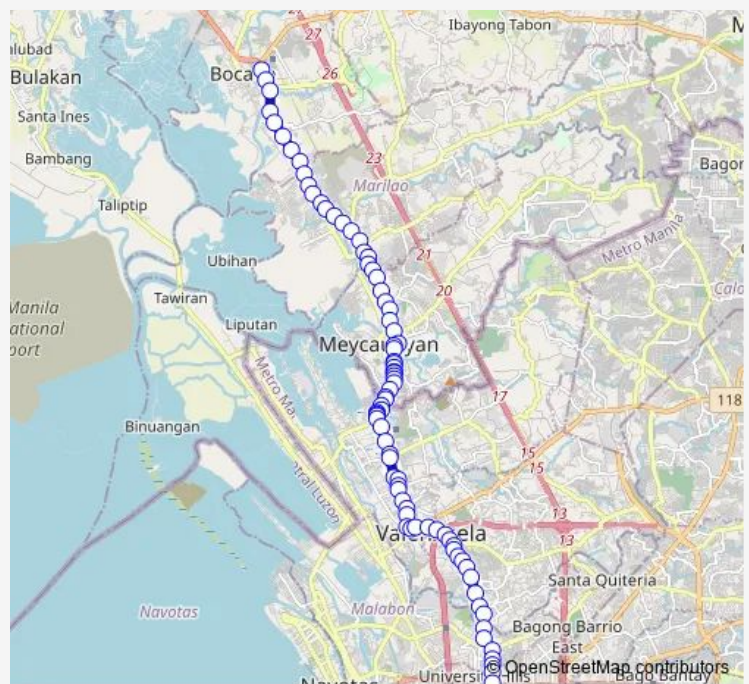

Vitarich, Macarthur Highway, Marilao

Macarthur Highway / Landicho Intersection, Marilao

Macarthur Highway Cemetary, Macarthur Highway, Marilao

Macarthur Highway, Marilao

Marilao Public Market, Macarthur Highway, Marilao

Macarthur Highway, Marilao

Macarthur Highway, Marilao

Marliao Fire Station, Macarthur Highway, Marilao

Route schedule

Sto. Nino Academy, Macarthur Highway, Bocaue, Bulacan
 — Bonifacio Market, Macarthur Highway, Caloocan City

Monday 00:00

Tuesday 00:00

Wednesday 00:00

Thursday 00:00

Friday 00:00

Saturday 00:00

Sunday 00:00

Route info

Direction: Sto. Nino Academy, Macarthur Highway, Bocaue, Bulacan

Stops: 81

Trip Duration: 1 hour 28 min

■ Monumento Bocaue

SM City, Macarthur Highway, Marilao

Nazarenus Hospital, Macarthur Highway, Marilao