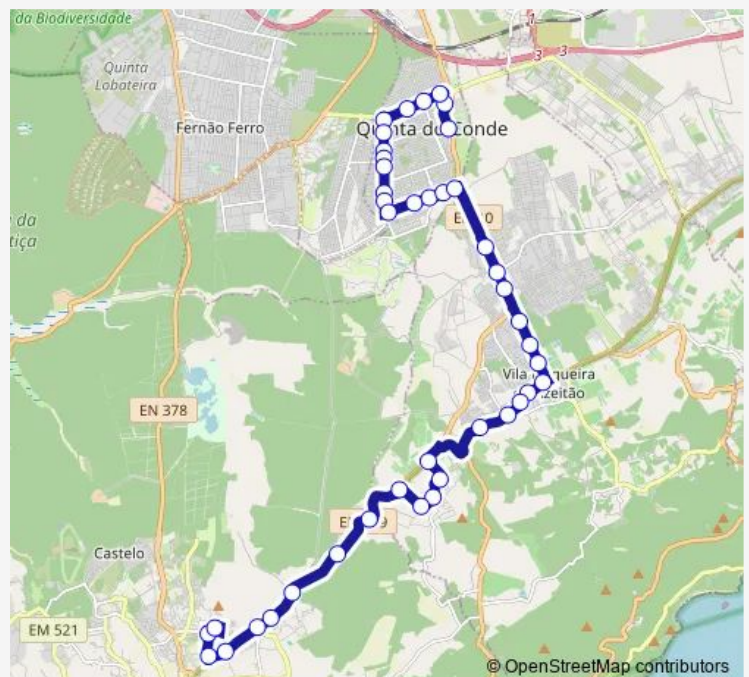

V N Azeitão (R 9 Abril X R José A Coelho)

V N Azeitão (R Filipe Magalhães)

Rua Doutor Francisco Gonçalves Oliveira (Frente Parque Bacalhôa)

Route schedule

Sampaio (Escolas) Terminal — QTA Conde (R Norton Matos) Parque

Monday	14:00
Tuesday	14:00
Wednesday	14:00
Thursday	14:00
Friday	14:00
Saturday	—
Sunday	—

Route info

Direction: Sampaio (Escolas) Terminal

Stops: 43

Trip Duration: 0 hour 55 min

3641 — Quinta do Conde - Sampaio via Azeitão

Sunday —

Route info

Direction: QTA Conde (R Norton Matos) Parque Vila

Stops: 42

Trip Duration: 0 hour 55 min

VN Azeitão (R José A Coelho 150)

Aldeia Rica

Oleiros Azeitão