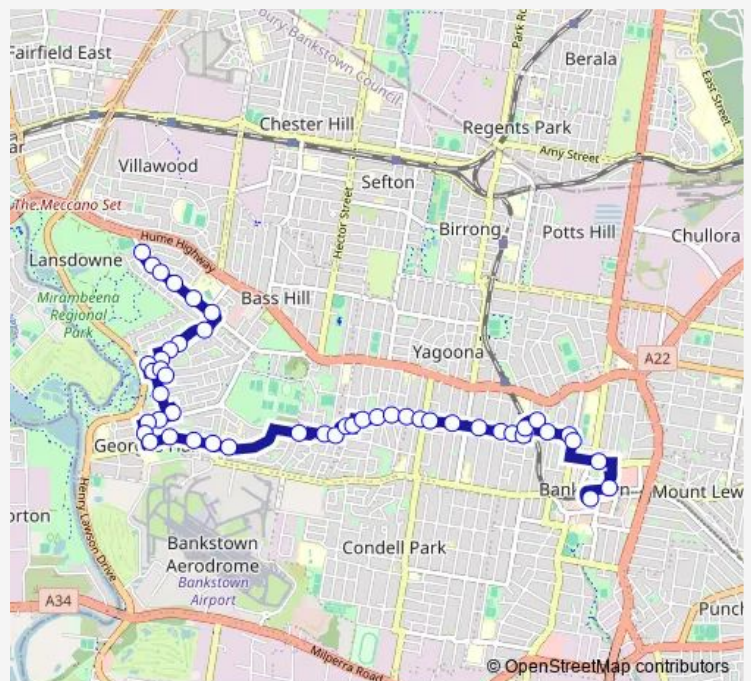

School Bus S506 Bass Hill to Bankstown via Georges Hall

[Go to website](#)

**Direction**

Johnston Rd Opp Walther Av — Bankstown Station, Stand C

48 stops

[Open route schedule](#)

- Johnston Rd Opp Walther Av
- Johnston Rd Before Hogan Av
- Johnston Rd After Hogan Av
- Johnston Rd Opp Brooke St
- Georges Bass School, Johnston Rd
- Johnston Rd After Arundle Rd
- Denman Rd At Jacaranda Phwy
- Denman Rd Opp Leon Av
- Denman Rd Before Athel St
- Athel St At Jacaranda Dr
- Jacaranda Dr At Ash St
- Oak Dr After Ash St
- Oak Dr Opp Bangalay St
- Bangalay St At Flinders Rd
- Amaroo Av Opp Amaroo Reserve
- Bambil Rd Before Rex Rd
- The Betty Sussman Centre, Rex Rd
- Rex Rd Opp St Mary Queen Of Heaven Catholic Church
- Georges Cres At Wright Cl
- Birdwood Rd After Georges Cres
- Georges Hall Community Centre, Birdwood Rd

Route schedule

Johnston Rd Opp Walther Av — Bankstown Station, Stand C

Monday	08:38
Tuesday	08:38
Wednesday	08:38
Thursday	08:38
Friday	08:38
Saturday	—
Sunday	—

Route info

Direction: Johnston Rd Opp Walther Av

Stops: 48

Trip Duration: 0 hour 37 min

S506 — Bass Hill to Bankstown via Georges Hall

Birdwood Rd After Lochiel Pl

Birdwood Rd At Foley St

Georges Hall Public School, Birdwood Rd

Bellevue Av Before Thornton Av

Georgina St Opp Leighdon St

Georgina St At Warringa St

Warringa St At Horton St

Bertram St At Warringa St

Glassop St After Bertram St

Glassop St At Saltash St

Glassop St At Colechin St

Glassop St After Cantrell St