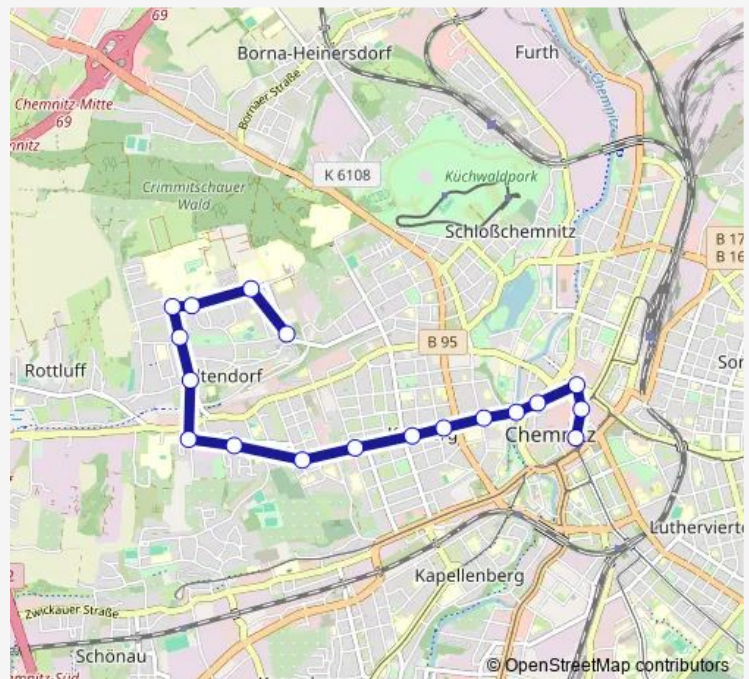

Saturday 03:45-02:45⁺¹

Sunday 03:45-02:45⁺¹

Route info

Direction: Chemnitz, Zentralhaltestelle

Stops: 19

Trip Duration: 0 hour 19 min

■ N17

Direction

Chemnitz, Talanger — Chemnitz, Zentralhaltestelle

18 stops

[Open route schedule](#)

Chemnitz, Talanger

Chemnitz, Frauen- und Kinderklinik

Chemnitz,Rehabilitationszentr für Blinde

Chemnitz, Flemmingstr

Chemnitz, Berganger

Tuesday 03:24-02:24⁺¹

Wednesday 03:24-02:24⁺¹

Thursday 03:24-02:24⁺¹

Friday 03:24-02:24⁺¹

Saturday 03:24-02:24⁺¹

Sunday 03:24-02:24⁺¹

Route info

Direction: Chemnitz, Talanger