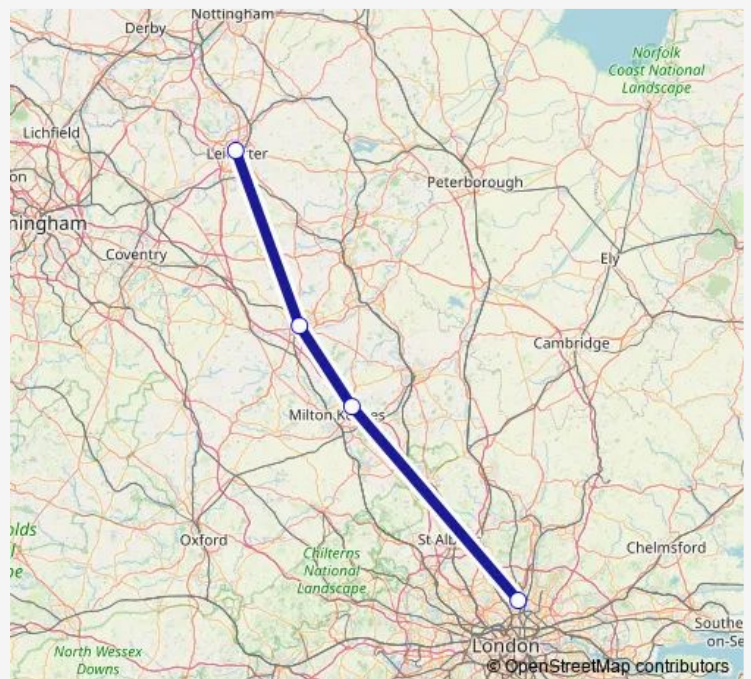

Bus N17 St Margaret's Bus Station, Leicester-Tottenham Hotspur Stadium, Tott

[Go to website](#)

Direction

Tottenham Hotspur Stadium — St Margaret's Bus Station, Stand Sy

4 stops

[Open route schedule](#)

Tottenham Hotspur Stadium

Milton Keynes Coachway, Bay 4

Northampton Bus Interchange, Bay 14

St Margaret's Bus Station, Stand Sy

Route schedule

Tottenham Hotspur Stadium — St Margaret's Bus Station, Stand Sy

Monday	—
Tuesday	—
Wednesday	—
Thursday	—
Friday	23:00
Saturday	23:00
Sunday	23:00

Route info

Direction: Tottenham Hotspur Stadium

Stops: 4

Trip Duration: 3 hour 0 min

Direction

St Margaret's Bus Station,Stand Sy — Tottenham Hotspur Stadium

4 stops

[Open route schedule](#)

Wednesday —

Thursday —

Friday 12:00

Saturday 12:00

Sunday 11:30

Route info

Direction: St Margaret's Bus Station,Stand Sy

Stops: 4