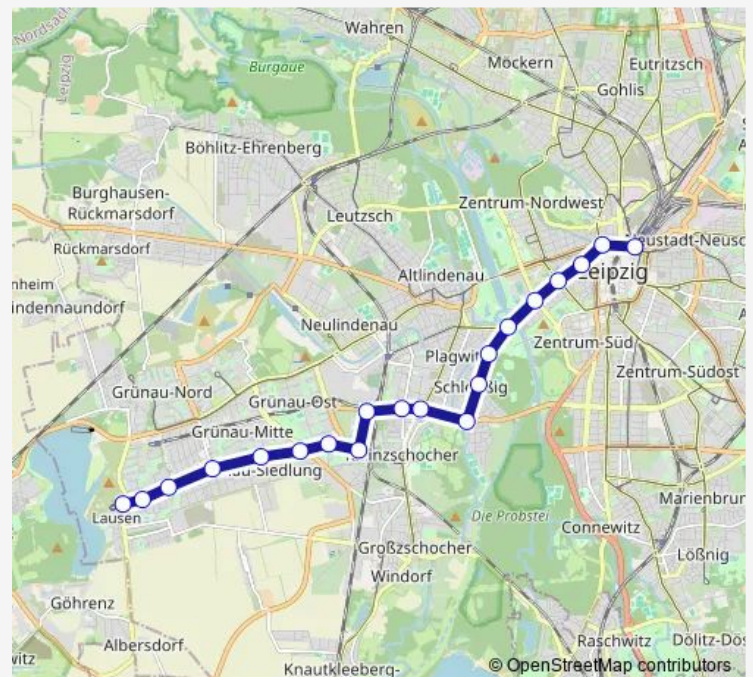

Friday —

Saturday —

Sunday —

Route info

Direction: Leipzig, Hauptbahnhof (Tram/Bus)

Stops: 20

Trip Duration: 0 hour 28 min

■ N17 — Bus N17

BusMaps

Direction

Leipzig, Lausen, Buswendestelle — Leipzig, Hauptbahnhof (Tram/Bus)

20 stops

[Open route schedule](#)

Leipzig, Lausen, Buswendestelle

Leipzig, Zschampertaue

Leipzig, Krakauer Str.