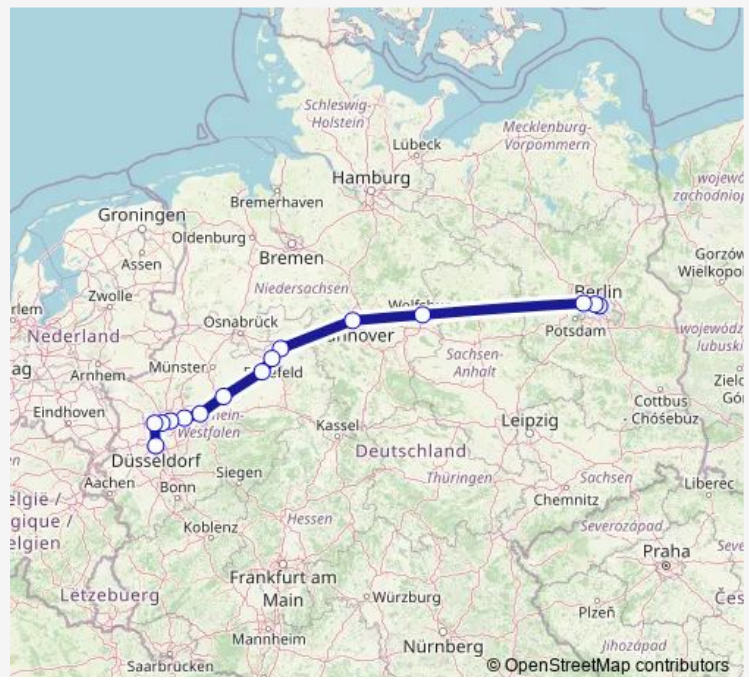

Hannover Hbf

Herford

Bielefeld Hbf

Gütersloh Hbf

Hamm(Westf)

Dortmund Hbf

Bochum Hbf

Essen Hbf

Mülheim(Ruhr)Hbf

Duisburg Hbf

Düsseldorf Hbf

### Route schedule

Berlin Ostbahnhof — Düsseldorf Hbf

Monday 10:45-10:50

Tuesday —

Wednesday 10:50

Thursday —

Friday 10:45-10:50

Saturday 10:45

### Route info

Direction: Berlin Ostbahnhof

Stops: 15

Trip Duration: 4 hour 52 min

ICE 1040