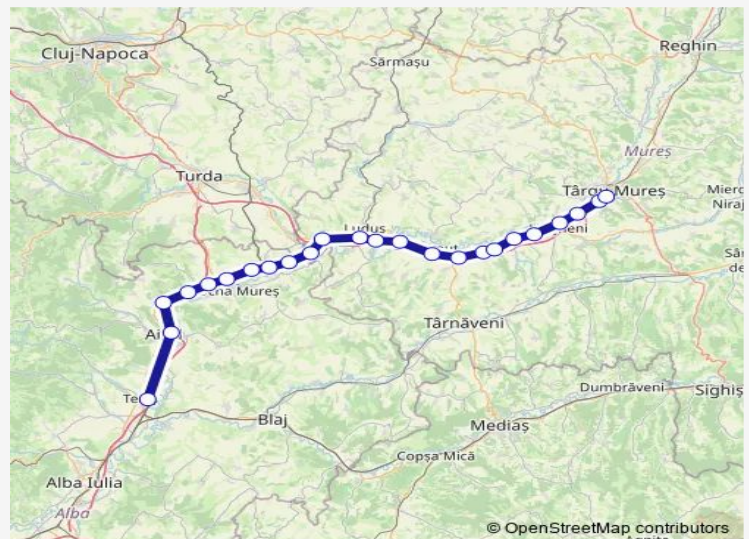

## Route schedule

Teiuș — Târgu Mureș

Monday	04:40
Tuesday	04:40
Wednesday	04:40
Thursday	04:40
Friday	04:40
Saturday	04:40
Sunday	04:40

## Route info

Direction: Teiuș

Stops: 24

Trip Duration: 2 hour 44 min

R: Teiuș - Târgu Mureș — R: Teiuș - Aiud Hm. - Mirăslău h. - Decea h. - Unirea Hm. - Unirea hc. - ...

Sânpaul Hm.

Chirileu h.

Vidrasău h.