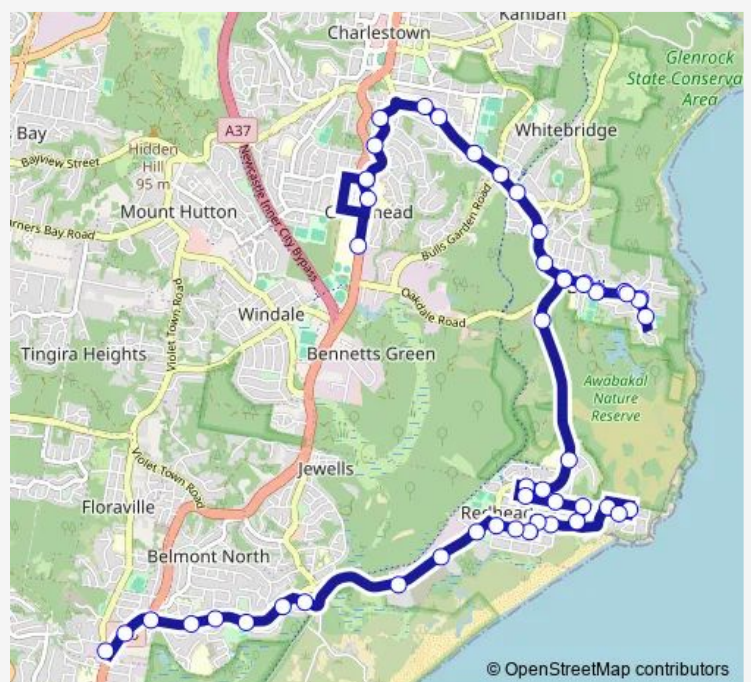

Ocean St Opp Redhead Rd

Ocean St At Durfold St

Ocean St Opp Frank Watkins Memorial Park

Ocean St Before Bombala St

Ocean St At Albury St

Ocean St After Tumut Street

Ocean St Opp Albury St

Ocean St Opp Bombala St

### Route schedule

Hunter Sports High, Pacific Hwy — Belmont Bus Depot, Floraville Rd

Monday 15:29

Tuesday 15:29

Wednesday 15:29

Thursday 15:29

Friday 15:29

Saturday —

### Route info

Direction: Hunter Sports High, Pacific Hwy

Stops: 50

Trip Duration: 0 hour 43 min

721 — St. Marys High, Gateshead to Belmont Depot Yard

Frank Watkins Memorial Park, Ocean St

Ocean St Opp Durfold St

## Route info

Direction: Belmont Bus Depot, Floraville Rd

Stops: 50

Trip Duration: 0 hour 39 min

Redhead Gardens, Red Head Rd

Red Head Rd Opp 53

Ocean St Opp Redhead Rd

Ocean St At Durfold St