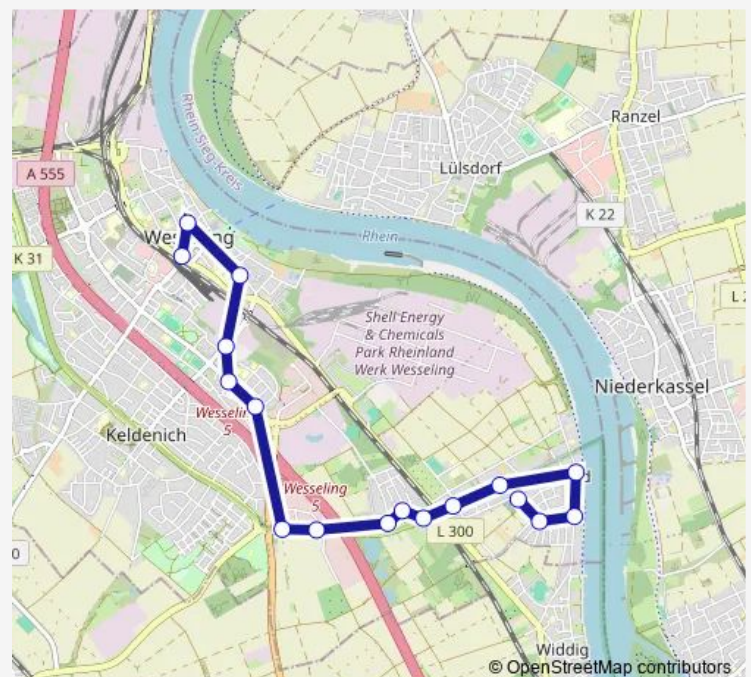

### Route schedule

Wesseling Schulzentrum — Wesseling Urfeld Kirche

Monday 13:32

Tuesday 13:32

Wednesday 13:32

Thursday 13:32

Friday 13:32

Saturday —

### Route info

Direction: Wesseling Schulzentrum

Stops: 21

Trip Duration: 0 hour 27 min