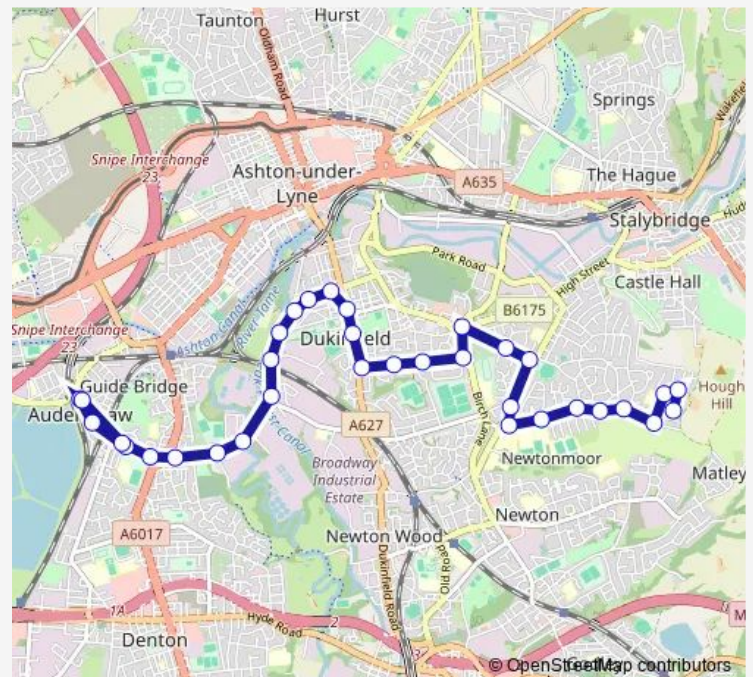

Bus 721 Audenshaw School - Dukinfield

[Go to website](#)

Direction

Audenshaw School — Arnold Close

30 stops

[Open route schedule](#)

Audenshaw School

Redwood Drive

Maurice Close

Cheetham Hill Road

Heron Avenue

Route schedule

Audenshaw School — Arnold Close

Monday 14:50

Tuesday 14:50

Wednesday 14:50

Thursday 14:50

Friday 14:50

Saturday —

Sunday —

Route info

Direction: Audenshaw School

Stops: 30

Trip Duration: 0 hour 22 min

721 — Dukinfield - Audenshaw School

Moravian Church

Coronation Avenue

Water Grove Road

Lyne Edge Crescent

Salisbury Drive

Tennyson Avenue

Wordsworth Close