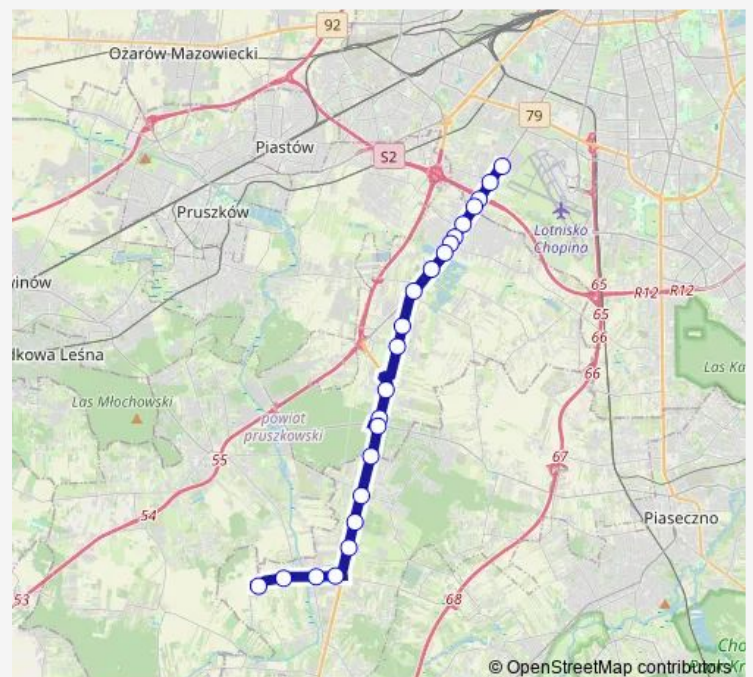

Stoicka 01

Route schedule

Kosów 01 — P+R Al. Krakowska 17

Monday 08:54-22:00

Tuesday 08:54-22:00

Wednesday 08:54-22:00

Thursday 08:54-22:00

Friday 08:54-22:00

Saturday 19:33-22:55

Sunday 19:33-22:55

Route info

Direction: Kosów 01

Stops: 23

Trip Duration: 0 hour 34 min

Szyszkowa 01

P+R Al. Krakowska 17

Direction

Kosów 01 — P+R Al. Krakowska 14

23 stops

[Open route schedule](#)

Kosów 01

Wólka Kosowska 01

CH Wólka Kosowska 01

Wólka Kosowska Wygoda 01

Thursday 03:40-21:00

Friday 03:40-21:00

Saturday 05:55-21:55

Sunday 05:55-21:55

Route info

Direction: P+R Al. Krakowska 14

Stops: 23

Trip Duration: 0 hour 32 min