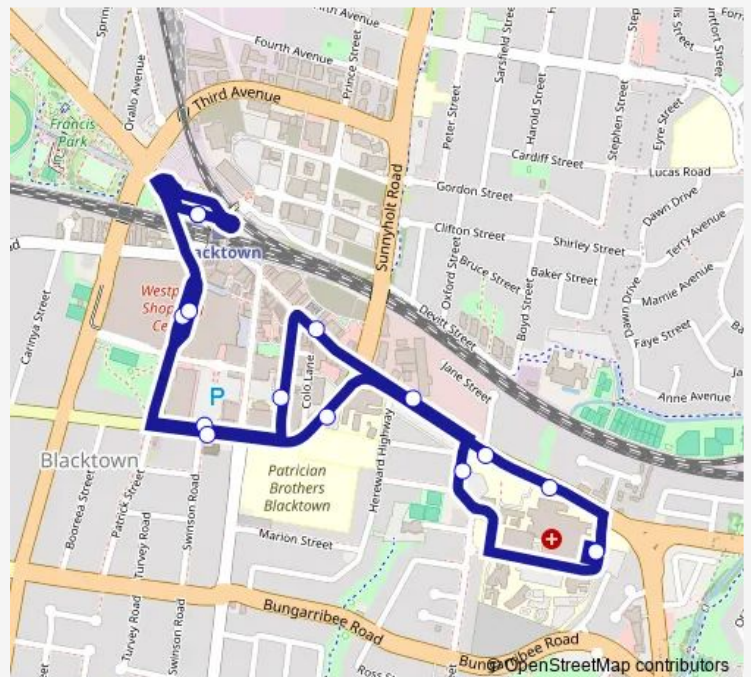

Blacktown Rd Opp Griffiths St

Blacktown Tafe, Newton Rd

Blacktown Seventh Day Adventist Church, Newton Rd

Westpoint Bus Interchange, Stand 2

Blacktown Station, Stand G

Route schedule

Blacktown Station, Stand G — Blacktown Station, Stand G

Monday 09:10-17:12

Tuesday 09:10-17:12

Wednesday 09:10-17:12

Thursday 09:10-17:12

Friday 09:10-17:12

Saturday 09:10-16:10

Sunday 10:17-16:17

Route info

Direction: Blacktown Station, Stand G

Stops: 14

Trip Duration: 0 hour 23 min

721 — Blacktown to Blacktown Hospital (Loop Service)

721 Bus time schedules and route maps are available in an offline PDF at [busmaps.com](https://busmaps.com). Use the [busmaps.com](https://busmaps.com) website to see live bus times, train schedule or subway schedule, and step-by-step directions for all public transit in Parramatta