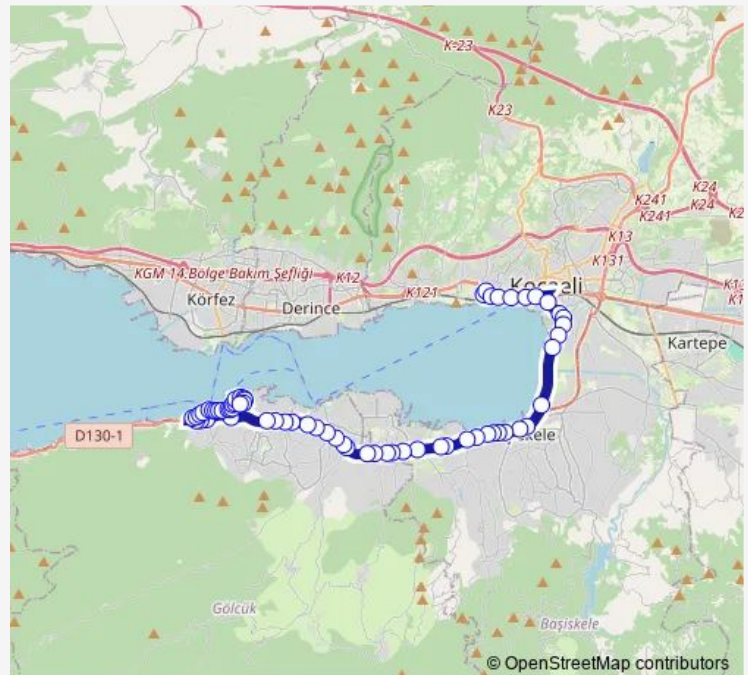

Thursday 00:05-23:35

Friday 00:05-23:35

Saturday 00:05-23:35

Sunday 00:30-23:30

Route info

Direction: Bati Terminali Peronlar

Stops: 64

Trip Duration: 0 hour 45 min