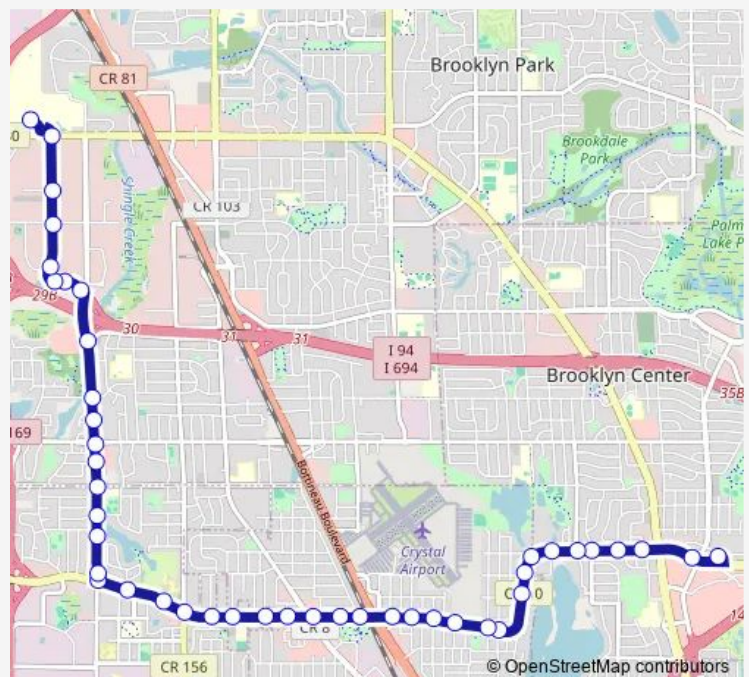

Bass Lake Rd (Co Rd 10) & Quail Ave N

Bass Lake Rd (Co Rd 10) & Regent Ave N

Bass Lake Rd (Co Rd 10) & Unity Ave N

Bass Lake Rd (Co Rd 10) & Welcome Ave N

Bass Lake Rd (Co Rd 10) & Yates Ave N

Bass Lake Rd (Co Rd 10) & Adair Ave N

Bass Lake Rd (Co Rd 10) & Elmhurst Ave

Bass Lake Rd (Co Rd 10) & Sherburne Av N

Bass Lake Rd (Co Rd 10) & West Broadway

Bass Lake Rd (Co Rd 10) & Jersey Ave N

Bass Lake Rd (56th Ave) & Maryland Ave N

### Route schedule

Brooklyn Ctr Transit Ctr Gate A — Hennepin Technical College & Main Door

Monday 05:30-21:35

Tuesday 05:30-21:35

Wednesday 05:30-21:35

Thursday 05:30-21:35

Friday 05:30-21:35

Saturday 07:35-18:03

### Route info

Direction: Brooklyn Ctr Transit Ctr Gate A

Stops: 44

Trip Duration: 0 hour 22 min

721

Bass Lake Rd (56th Ave) & Pennsylvania

Bass Lake Rd (56th Ave) & Rhode Island

Bass Lake Rd (Co Rd 10) & Winnetka Ave N