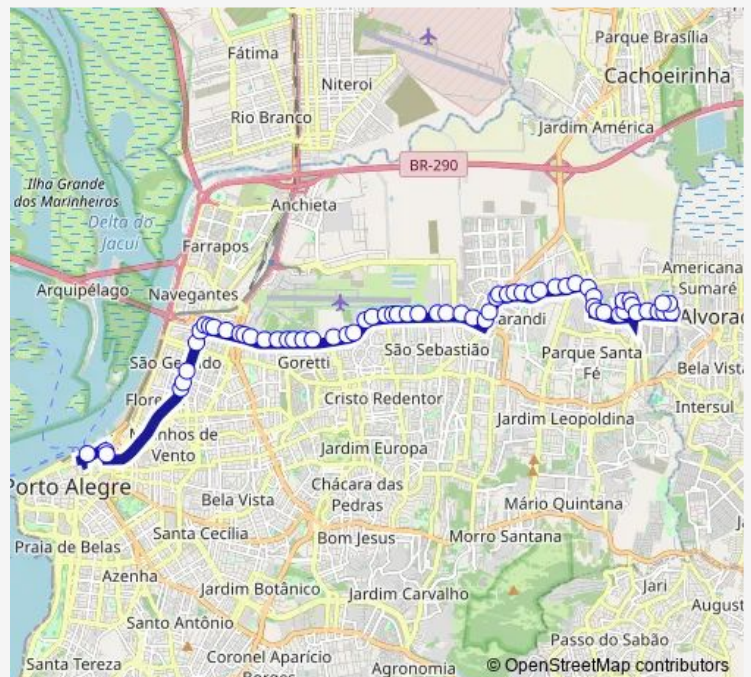

SERTORIO 3233

Route schedule

Julio DE Castilhos AL 131 — Ovidio Chaves 215

Monday 06:45-19:55

Tuesday 06:45-19:55

Wednesday 06:45-19:55

Thursday 06:45-19:55

Friday 06:45-19:55

Saturday 06:45-18:45

Sunday —

Route info

Direction: Julio DE Castilhos AL 131

Stops: 64

Trip Duration: 0 hour 45 min

Sertorio 3711

SERTORIO