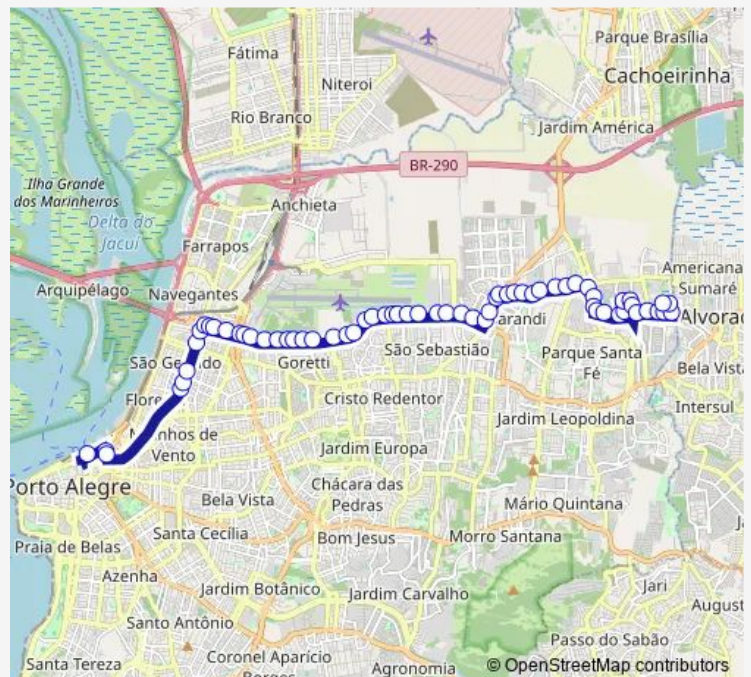

Saturday 06:45-18:45

Sunday —

Route info

Direction: Julio DE Castilhos AL 131

Stops: 64

Trip Duration: 0 hour 45 min

Sertorio 3711

Sertorio