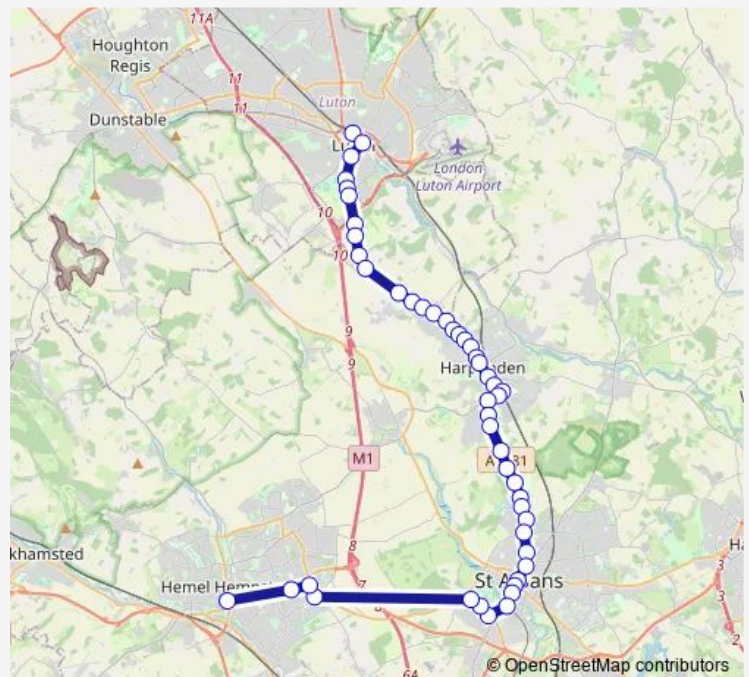

Old Rectory Close

Old Cock Inn

The George PH

Route schedule

Luton Station Interchange — Riverside

Monday 06:45-17:50

Tuesday 06:45-17:50

Wednesday 06:45-17:50

Thursday 06:45-17:50

Friday 06:45-17:50

Saturday 07:35-15:20

Sunday —

Route info

Direction: Luton Station Interchange

Stops: 48

Trip Duration: 1 hour 25 min

721 — Luton - St Albans - Hemel Hempstead

Harpenden House Hotel

Crabtree Lane

The Plough and Harrow PH

Queens Road

St Albans Road

West Common Way

Cross Lane

Saturday 08:50-16:50

Sunday —

Route info

Direction: Riverside

Stops: 48

Trip Duration: 1 hour 25 min

Crabtree Lane

Harpenden House Hotel