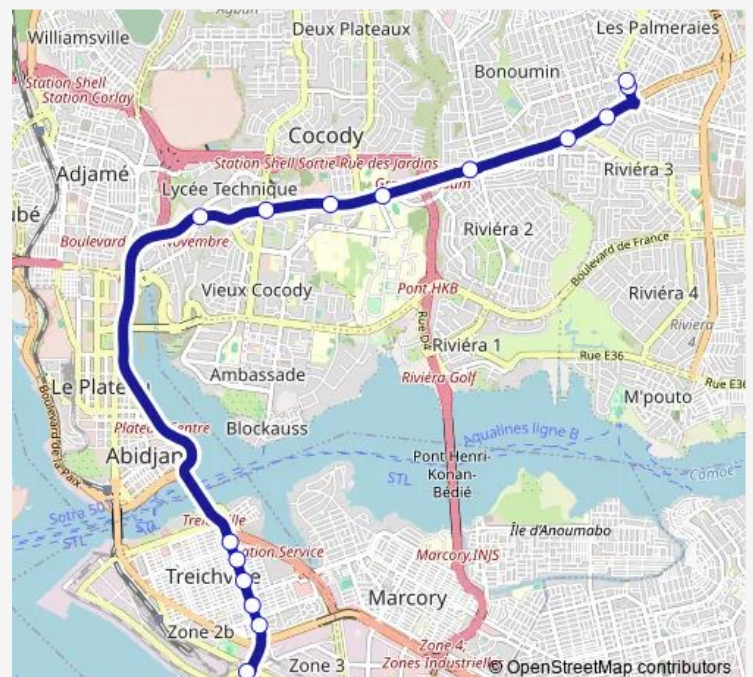

Lyce Moderne Treichville

St Jean Bosco

Clinique la Rosette

Centre Commercial Gare Bassam Treichville

Foire de Chine Outlet

Terminus CHU de Treichville

Route schedule

Ogood Food — Terminus CHU de Treichville

Monday 06:00

Tuesday 06:00

Wednesday 06:00

Thursday 06:00

Friday 06:00

Saturday 06:00

Sunday 06:00

Route info

Direction: Ogood Food

Stops: 16

Trip Duration: 0 hour 50 min

721 — CHU Treichville ↔ Riviera Palmeraie

BusMaps

Direction

Terminus CHU de Treichville — Pharmacie Palmeraie

15 stops

[Open route schedule](#)

Terminus CHU de Treichville

Gare Bassam

Clinique la Rosette

Notre Dame de Treichville

St Jean Bosco

Lycee Moderne Treichville

Pont Lycée Technique