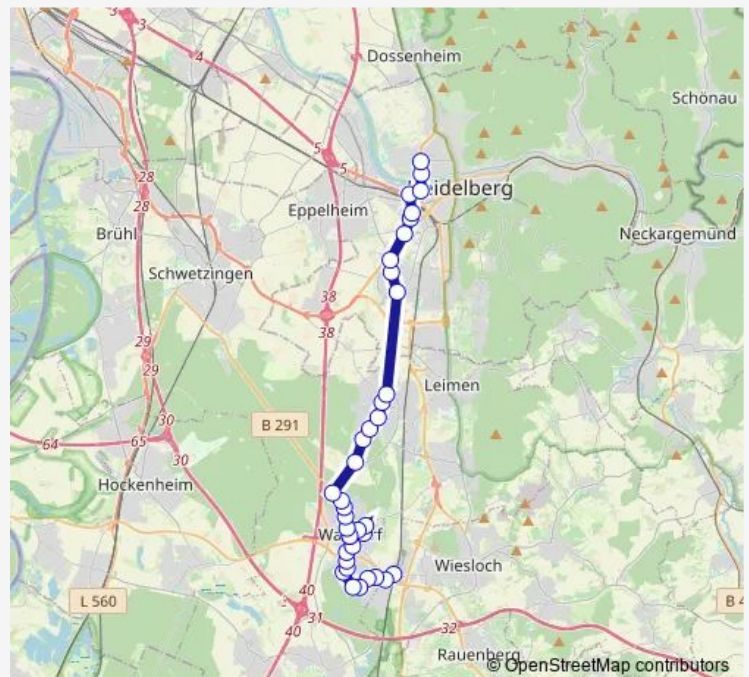

Walldorf, Tierpark

Walldorf, Astoria-Halle

Walldorf, Schwimmbad

Walldorf, Rennbahnstraße

Walldorf, Zimmerstraße

Walldorf, Rathaus

Walldorf, Drehscheibe

Route schedule

Kirchheim, Rathaus — Walldorf, Drehscheibe

Monday —

Tuesday —

Wednesday —

Thursday —

Friday —

Saturday —

Sunday 23:57

Route info

Direction: Kirchheim, Rathaus

Stops: 17

Trip Duration: 0 hour 25 min

Direction

Wiesloch-Walldorf, Bf — Heidelberg, Hauptbahnhof

36 stops

[Open route schedule](#)

Sandhausen, Herchheimerstraße

Route schedule

Wiesloch-Walldorf, Bf — Heidelberg, Hauptbahnhof

Monday 19:35-23:25

Tuesday 19:35-02:40⁺¹

Wednesday 19:35-23:25

Thursday 19:35-23:25

Friday 19:35-02:38⁺¹