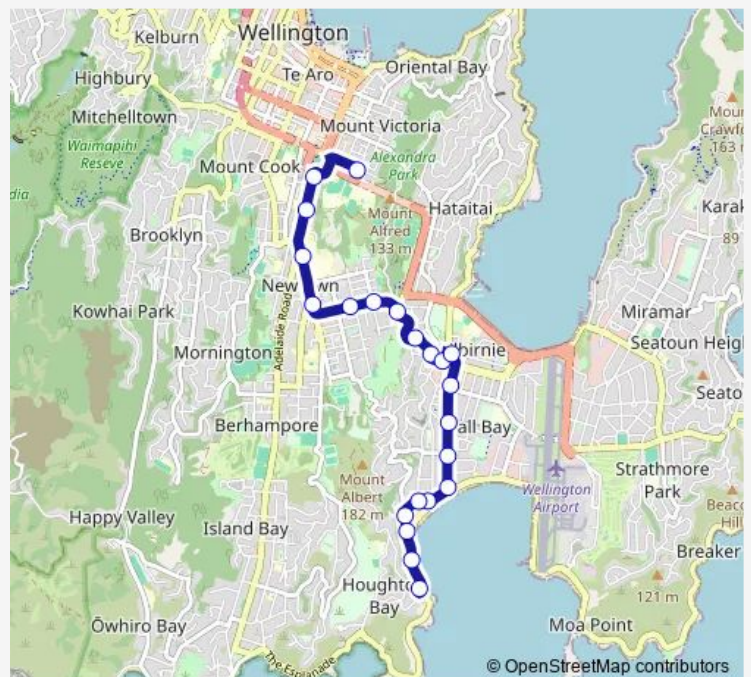

22 stops

[Open route schedule](#)

Wellington East Girls' College - Ellice Street (school stop)

Adelaide Road at Basin Reserve (near 13)

Adelaide Road at Broomhedge Street

Wellington Hospital - Stop A

Riddiford Street at Newtown Shops (near 157)

Sutherland Road at Rua Street

Sutherland Road at Queens Drive

Route schedule

Wellington East Girls' College - Ellice Street (school stop)  
— Lyall Bay - Hungerford Road (near 2)

Monday	15:33
Tuesday	15:33
Wednesday	15:33
Thursday	15:33
Friday	14:45
Saturday	—
Sunday	—

Route info

Direction: Wellington East Girls' College - Ellice Street (school stop)

Stops: 22

Trip Duration: 0 hour 28 min

721 — Wellington East Girls' College - Newtown - Kilbirnie - Lyall Bay

Queens Drive (opposite 302)

Lyllall Bay - Hungerford Road (near 2)

721 School Bus time schedules and route maps are available in an offline PDF at [busmaps.com](https://busmaps.com). Use the [busmaps.com](https://busmaps.com) website to see live bus times, train schedule or subway schedule, and step-by-step directions for all public transit in Wellington