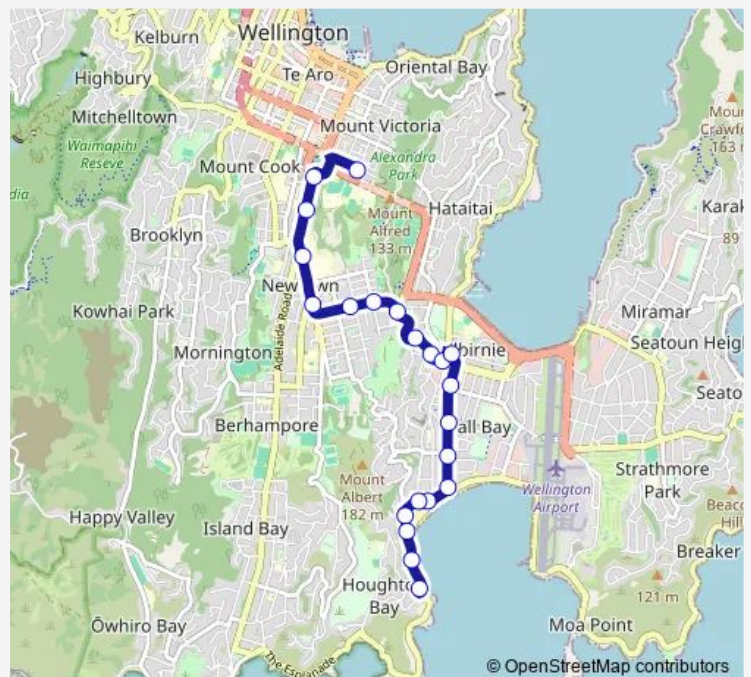

22 stops

[Open route schedule](#)

Wellington East Girls' College - Ellice Street (school stop)

Adelaide Road at Basin Reserve (near 13)

Adelaide Road at Broomhedge Street

Wellington Hospital - Stop A

Riddiford Street at Newtown Shops (near 157)

Sutherland Road at Rua Street

Sutherland Road at Queens Drive

Route schedule

Wellington East Girls' College - Ellice Street (school stop)
— Lyall Bay - Hungerford Road (near 2)

Monday	15:33
Tuesday	15:33
Wednesday	15:33
Thursday	15:33
Friday	14:45
Saturday	—
Sunday	—

Route info

Direction: Wellington East Girls' College - Ellice Street (school stop)

Stops: 22

Trip Duration: 0 hour 28 min

721 — Wellington East Girls' College - Newtown - Kilbirnie - Lyall Bay

Queens Drive (opposite 302)

Lyllall Bay - Hungerford Road (near 2)

721 School Bus time schedules and route maps are available in an offline PDF at busmaps.com. Use the busmaps.com website to see live bus times, train schedule or subway schedule, and step-by-step directions for all public transit in Wellington