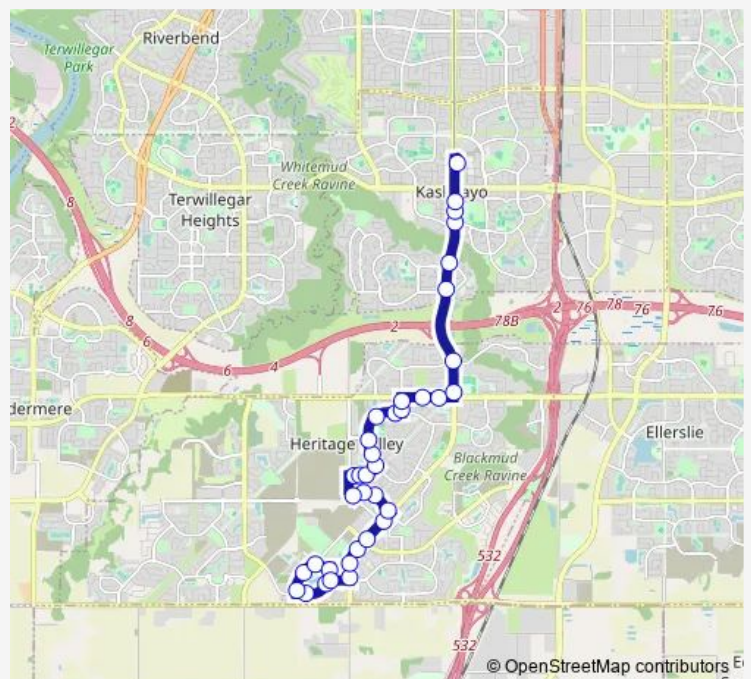

119A Street & 22 Avenue SW

121 Street & 22 Avenue SW

122 Street & 26 Avenue SW

126 Street & 20 Avenue SW

125 Street & 20 Avenue SW

124 Street & 20 Avenue SW

Rutherford Road & 20 Avenue Sw

Rutherford Road & 18 Avenue SW

**Route schedule**

Desrochers Boulevard & Desrochers Gate SW — Century Park Transit Centre Bay D

Monday	04:58-00:30 <sup>+1</sup>
Tuesday	04:58-00:30 <sup>+1</sup>
Wednesday	04:58-00:30 <sup>+1</sup>
Thursday	04:58-00:30 <sup>+1</sup>
Friday	04:58-00:30 <sup>+1</sup>
Saturday	05:42-00:36 <sup>+1</sup>
Sunday	06:11-00:38 <sup>+1</sup>

**Route info**

Direction: Desrochers Boulevard & Desrochers Gate SW

Stops: 36

Trip Duration: 0 hour 24 min

721 — Century Park - Rutherford - Desrochers

Rutherford Road & 15 Avenue SW

Rutherford Point & Rutherford Road Sw

## Route info

Direction: Century Park Transit Centre Bay D

Stops: 33

Trip Duration: 0 hour 28 min

James Mowatt Trail & 35 Avenue SW

Daniels Way & Desrochers Gate SW

Desrochers Boulevard & Desrochers Gate SW