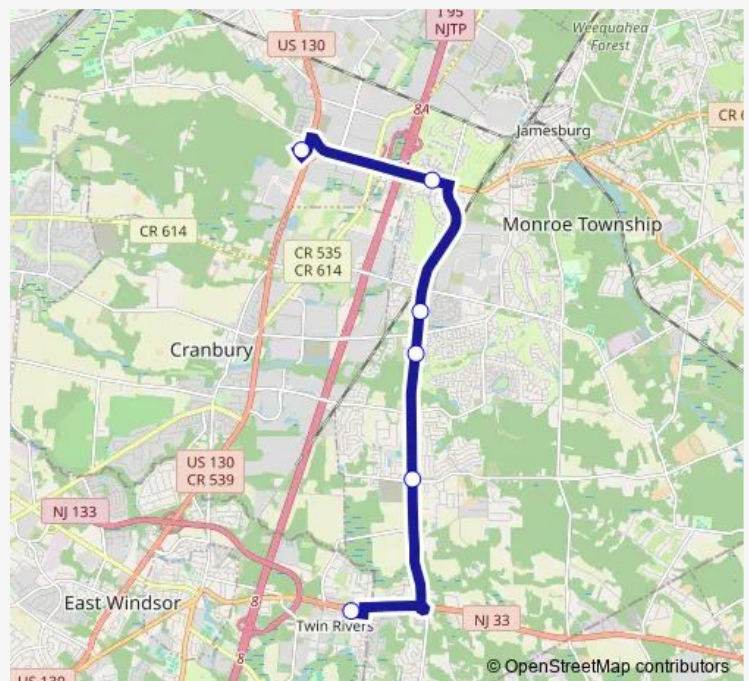

Monroe Township - Park and Ride

Monroe Township - Clearbrook (Southbound)

Monroe Township - Stonebridge (Southbound)

Twin Rivers - Abbington Drive (Southbound)

East Windsor - Rt 571 / Rt 130

### Route schedule

Port Authority Bus Terminal — East Windsor - Rt 571 / Rt 130

Monday 16:30-17:30

Tuesday 16:30-17:30

Wednesday 16:30-17:30

Thursday 16:30-17:30

Friday 16:30-17:30

Saturday —

### Route info

Direction: Port Authority Bus Terminal

Stops: 8

Trip Duration: 1 hour 39 min

721 — 8A - New York

### Direction

Twin Rivers - Abbington Dr (Northbound) — South Brunswick - 8a Park and Ride

6 stops

[Open route schedule](#)

Twin Rivers - Abbington Dr (Northbound)

Monroe Township - Stonebridge (Northbound)