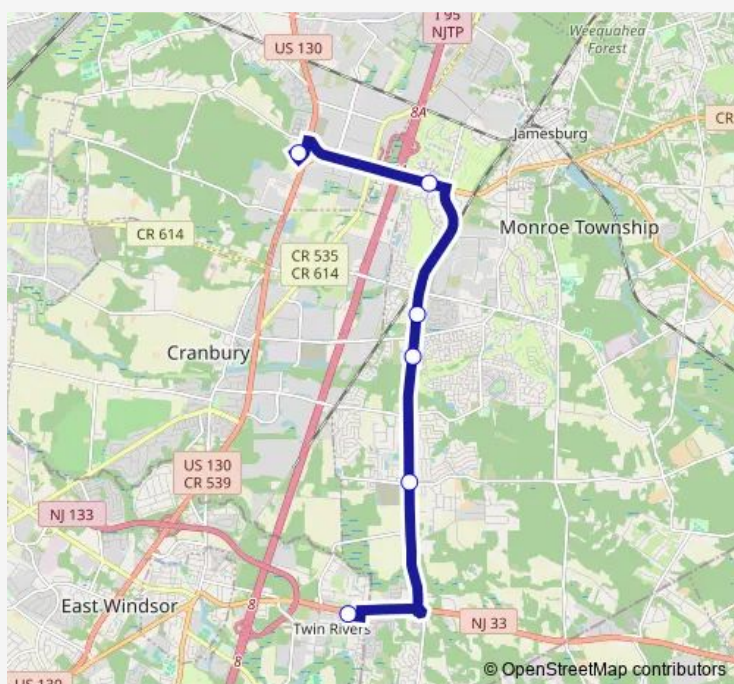

### Direction

Port Authority Bus Terminal — East Windsor - Rt 571 / Rt 130

8 stops

[Open route schedule](#)

Port Authority Bus Terminal

South Brunswick - 8a Park and Ride

Monroe Township - Rossmoor Drive (Southbound)

Monroe Township - Park and Ride

Monroe Township - Clearbrook (Southbound)

Monroe Township - Stonebridge (Southbound)

Twin Rivers - Abbington Drive (Southbound)

East Windsor - Rt 571 / Rt 130

### Route schedule

Port Authority Bus Terminal — East Windsor - Rt 571 / Rt 130

Monday 16:30-17:30

Tuesday 16:30-17:30

Wednesday 16:30-17:30

Thursday 16:30-17:30

Friday 16:30-17:30

Saturday —

### Route info

Direction: Port Authority Bus Terminal

Stops: 8

Trip Duration: 1 hour 39 min

721 — 8A - New York

**Direction**

Twin Rivers - Abbington Dr (Northbound) — South Brunswick - 8a Park and Ride

6 stops