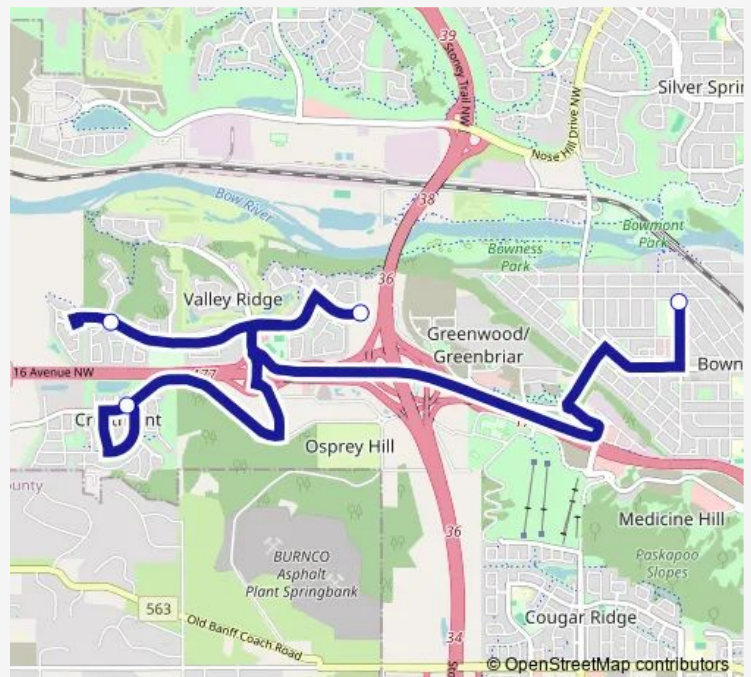

Bus 721 Bowness/ Valley Ridge

[Go to website](#)

Direction

SB 77 ST NW @ 46 AV Nw — EB Valley Ridge DR @ Valley Crest CL Nw

4 stops

[Open route schedule](#)

SB 77 ST NW @ 46 AV Nw

WB Crestmont BV @ Cresthaven PL Sw

Valley Ridge East Terminal

EB Valley Ridge DR @ Valley Crest CL Nw

Route schedule

SB 77 ST NW @ 46 AV Nw — EB Valley Ridge DR @ Valley Crest CL Nw

Monday	15:40
Tuesday	15:40
Wednesday	15:40
Thursday	15:40
Friday	14:28
Saturday	—
Sunday	—

Route info

Direction: SB 77 ST NW @ 46 AV Nw

Stops: 4

Trip Duration: 0 hour 28 min

■ 721 — Bowness/ Valley Ridge

Direction

Valley Ridge East Terminal — SB 77 ST NW @ 46 AV Nw

25 stops

[Open route schedule](#)

Valley Ridge East Terminal

WB Valley Springs RD @ Valley Glen HT Nw

SB Valley Ridge DR @ Valley Spring RD Nw

WB Valley Ridge DR @ Valley Meadow GD Nw

WB Valley Ridge DR @ Valley Ridge BV Nw