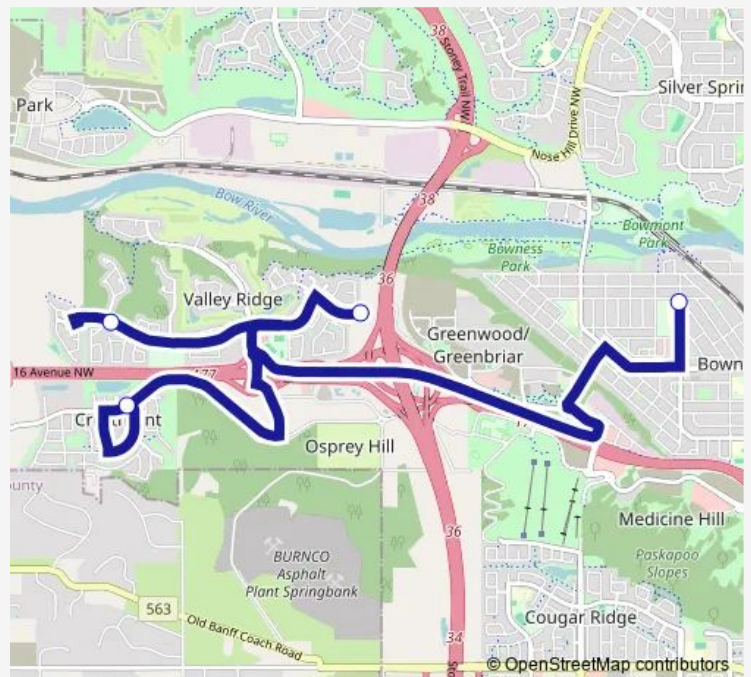

Bus 721 Bowness/ Valley Ridge

[Go to website](#)

Direction

SB 77 ST NW @ 46 AV Nw — EB Valley Ridge DR @ Valley Crest CL Nw

4 stops

[Open route schedule](#)

SB 77 ST NW @ 46 AV Nw

WB Crestmont BV @ Cresthaven PL SW

Valley Ridge East Terminal

EB Valley Ridge DR @ Valley Crest CL Nw

Route schedule

SB 77 ST NW @ 46 AV Nw — EB Valley Ridge DR @ Valley Crest CL Nw

Monday	15:40
Tuesday	15:40
Wednesday	15:40
Thursday	15:40
Friday	14:28
Saturday	—
Sunday	—

Route info

Direction: SB 77 ST NW @ 46 AV Nw

Stops: 4

Trip Duration: 0 hour 28 min

■ 721 — Bowness/ Valley Ridge

Direction

Valley Ridge East Terminal — SB 77 ST NW @ 46 AV Nw

25 stops

[Open route schedule](#)

Valley Ridge East Terminal

WB Valley Springs RD @ Valley Glen HT Nw

SB Valley Ridge DR @ Valley Spring RD Nw

WB Valley Ridge DR @ Valley Meadow GD Nw

WB Valley Ridge DR @ Valley Ridge BV NW