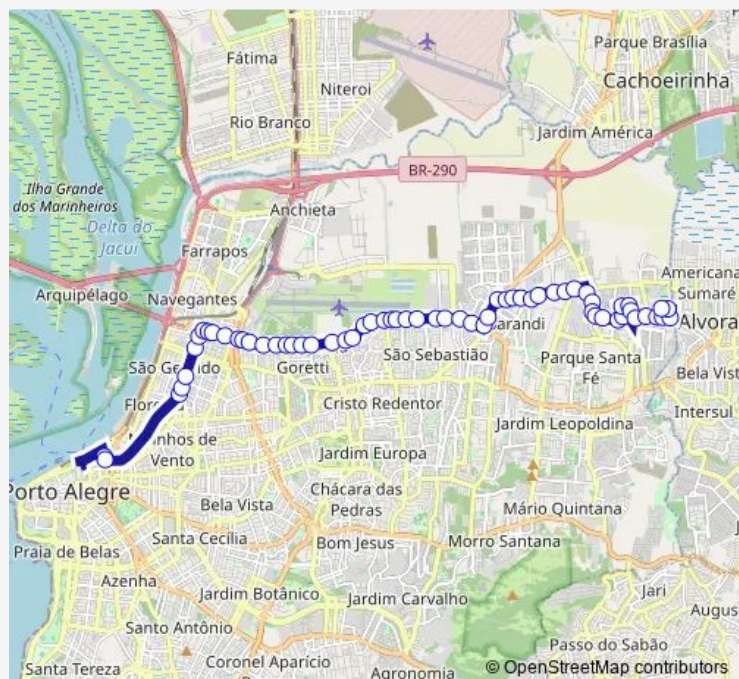

Sertorio

Route schedule

CEL Vicente — Rubem Berta Ovidio Chaves

Monday 06:08-18:55

Tuesday 06:08-18:55

Wednesday 06:08-18:55

Thursday 06:08-18:55

Friday 06:08-18:55

Saturday 06:00-19:04

Sunday —

Route info

Direction: CEL Vicente

Stops: 62

Trip Duration: 0 hour 50 min

Sertorio

Sertorio