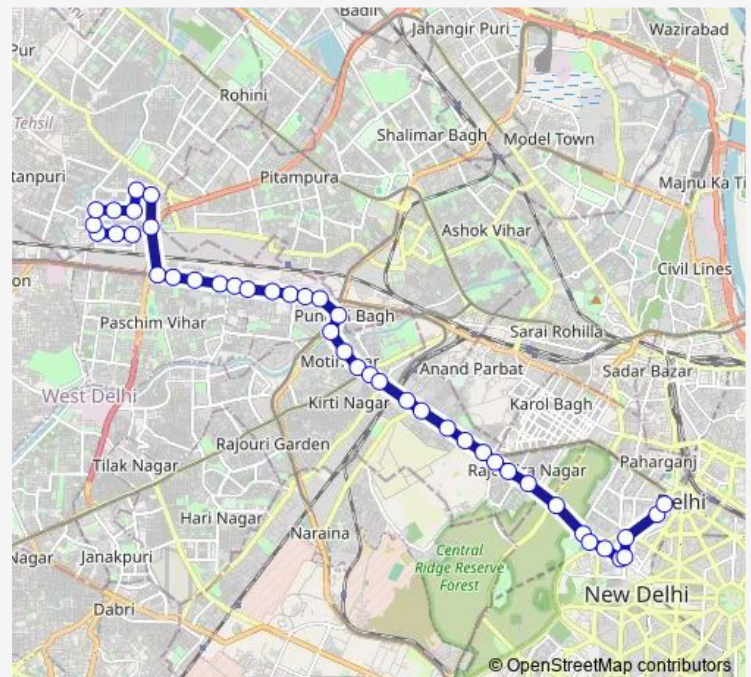

### Direction

Q Block Mangolpuri — Shivaji Stadium Terminal

37 stops

[Open route schedule](#)

- Q Block Mangolpuri
- T Block Mangol Puri
- PS Mangol Puri
- E Block Mangol Puri
- B Block Mangol Puri
- Peera Garhi Chowk
- Paschim Vihar (Super Market)
- Multan Nagar
- New Multan Nagar
- Ordinance Depot
- Madipur JJ Colony
- Madipur Village
- SPM College
- Shivaji Park
- Maharaja Agrasen Hospital
- Punjabi Bagh Terminal
- New Moti Nagar B Block
- Karampura Terminal
- Moti Nagar Industrial Area
- Moti Nagar Industrial Area
- Shadipur Depot

### Route schedule

Q Block Mangolpuri — Shivaji Stadium Terminal

Monday	05:09-22:55
Tuesday	05:09-22:55
Wednesday	05:09-22:55
Thursday	05:09-22:55
Friday	05:09-22:55
Saturday	05:09-22:55
Sunday	05:09-22:55

### Route info

Direction: Q Block Mangolpuri

Stops: 37

Trip Duration: 1 hour 16 min

■ 940down

BusMaps

Shadipur Metro Station

West Patel Nagar