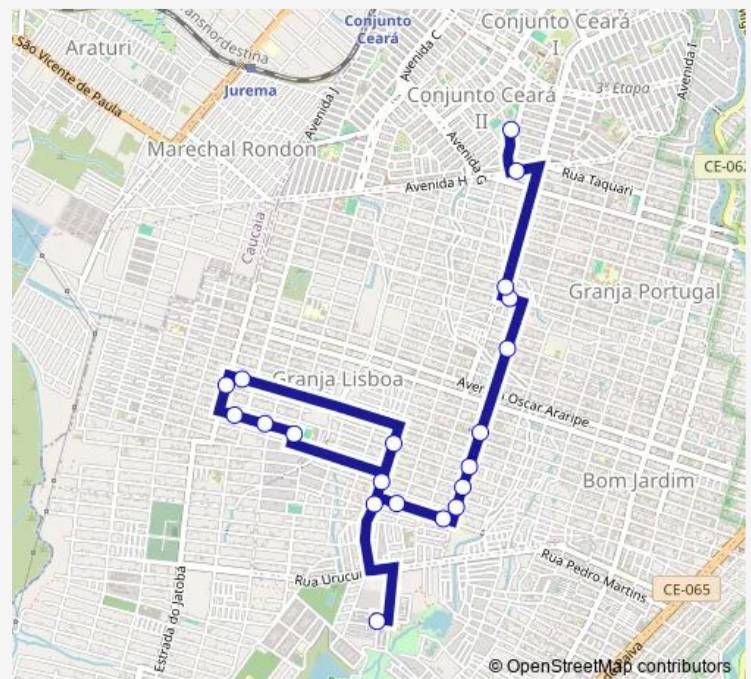

RUA Jose Torres, 1161

Avenida H CJ Ceara, 1076

Praça Terminal Conjunto Ceará, Sn

Route schedule

RUA Tres Conj HAB Tatumundé, Sn — Praça Terminal Conjunto Ceará, Sn

Monday 04:30-14:10

Tuesday 04:30-14:10

Wednesday 04:30-14:10

Thursday 04:30-14:10

Friday 04:30-14:10

Saturday 04:30-14:10

Sunday 04:30-14:10

Route info

Direction: RUA Tres Conj HAB Tatumundé, Sn

Stops: 20

Trip Duration: 0 hour 24 min

Direction

Praça Terminal Conjunto Ceará, Sn — RUA Tres Conj HAB Tatumundé, Sn

12 stops

[Open route schedule](#)

Praça Terminal Conjunto Ceará, Sn

Avenida L CJ Ceará, 135

RUA Jose Torres, 1576

RUA Jose Torres, 824

Route schedule

Praça Terminal Conjunto Ceará, Sn — RUA Tres Conj HAB Tatumundé, Sn

Monday 05:00-13:48

Tuesday 05:00-13:48

Wednesday 05:00-13:48

Thursday 05:00-13:48

Friday 05:00-13:48

Saturday 05:00-13:48