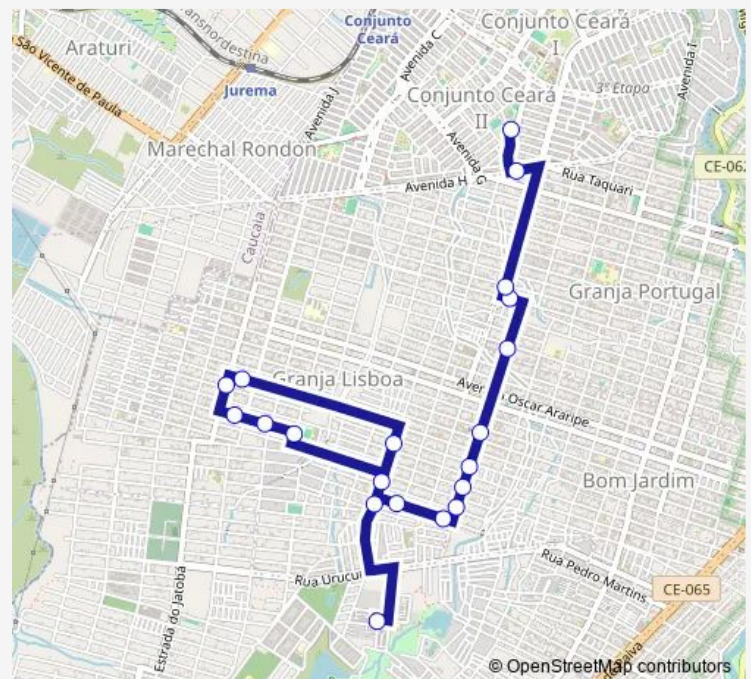

RUA Jose Torres, 1161

Avenida H CJ Ceara, 1076

Praça Terminal Conjunto Ceará, Sn

Route schedule

RUA Tres Conj HAB Tatumundé, Sn — Praça Terminal Conjunto Ceará, Sn

Monday 04:30-14:10

Tuesday 04:30-14:10

Wednesday 04:30-14:10

Thursday 04:30-14:10

Friday 04:30-14:10

Saturday 04:30-14:10

Sunday 04:30-14:10

Route info

Direction: RUA Tres Conj HAB Tatumundé, Sn

Stops: 20

Trip Duration: 0 hour 22 min

Direction

Praça Terminal Conjunto Ceará, Sn — RUA Tres Conj HAB Tatumundé, Sn

12 stops

[Open route schedule](#)

Praça Terminal Conjunto Ceará, Sn

Avenida L CJ Ceará, 135

RUA Jose Torres, 1576

RUA Jose Torres, 824

Route schedule

Praça Terminal Conjunto Ceará, Sn — RUA Tres Conj HAB Tatumundé, Sn

Monday 05:00-13:48

Tuesday 05:00-13:48

Wednesday 05:00-13:48

Thursday 05:00-13:48

Friday 05:00-13:48

Saturday 05:00-13:48