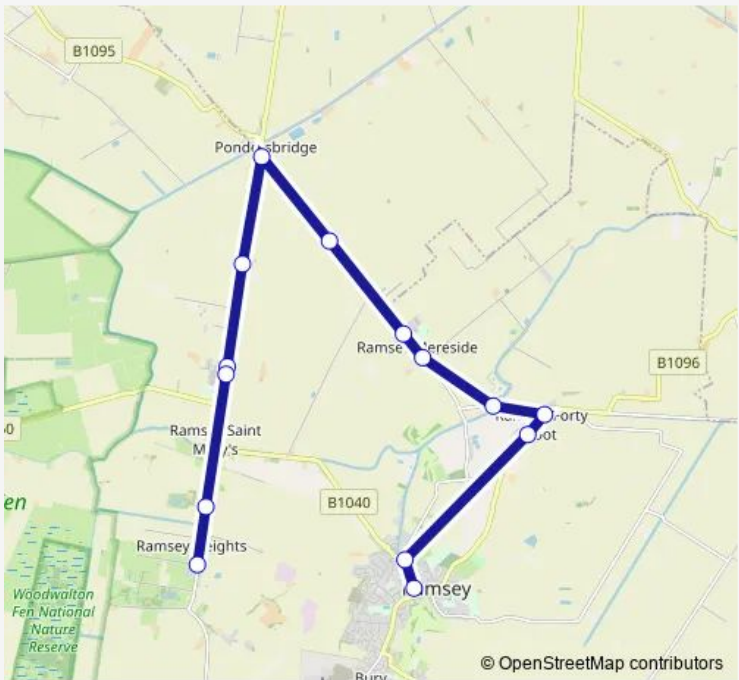

Bus RH5 Ramsey - Ramsey Forty Foot

[Go to website](#)

Direction
 New Road — Middle Drove
 14 stops
[Open route schedule](#)

- New Road
- Conley Close
- St Felix Road
- Blacksmiths Close
- Wells Bridge
- Field View
- Marriotts Drove
- Middle Moor Engine Drain
- St Thomas's Church
- Letter Box
- Lion Close
- Ashbeach Drove
- Ugg Mere Court Road
- Middle Drove

Route schedule
 New Road — Middle Drove

Monday	—
Tuesday	—
Wednesday	—
Thursday	—
Friday	11:20
Saturday	—
Sunday	—

Route info
 Direction: New Road
 Stops: 14
 Trip Duration: 0 hour 23 min

RH5 — Ramsey - Ramsey Forty Foot **BusMaps**

Direction

New Road — New Road

16 stops

[Open route schedule](#)

New Road

St Mary's Road

Ugg Mere Court Road

Middle Drove

Ugg Mere Court Road

Ashbeach Drove

Lion Close

St Thomas's Church

Middle Moor Engine Drain

Marriotts Drove

Field View

Wells Bridge