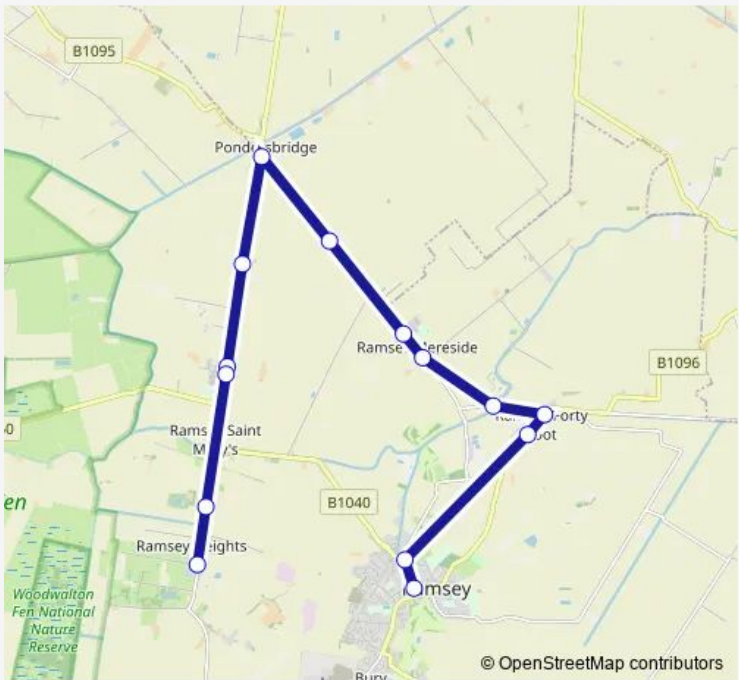

Bus RH5 Ramsey - Ramsey Forty Foot

[Go to website](#)

Direction
 New Road — Middle Drove
 14 stops
[Open route schedule](#)

- New Road
- Conley Close
- St Felix Road
- Blacksmiths Close
- Wells Bridge
- Field View
- Marriotts Drove
- Middle Moor Engine Drain
- St Thomas's Church
- Letter Box
- Lion Close
- Ashbeach Drove
- Ugg Mere Court Road
- Middle Drove

Route schedule
 New Road — Middle Drove

Monday	—
Tuesday	—
Wednesday	—
Thursday	—
Friday	11:20
Saturday	—
Sunday	—

Route info
 Direction: New Road
 Stops: 14
 Trip Duration: 0 hour 23 min

RH5 — Ramsey - Ramsey Forty Foot **BusMaps**

Direction

New Road — New Road

16 stops

[Open route schedule](#)

New Road

St Mary's Road

Ugg Mere Court Road

Middle Drove

Ugg Mere Court Road

Ashbeach Drove

Lion Close

St Thomas's Church

Middle Moor Engine Drain

Marriotts Drove

Field View

Wells Bridge