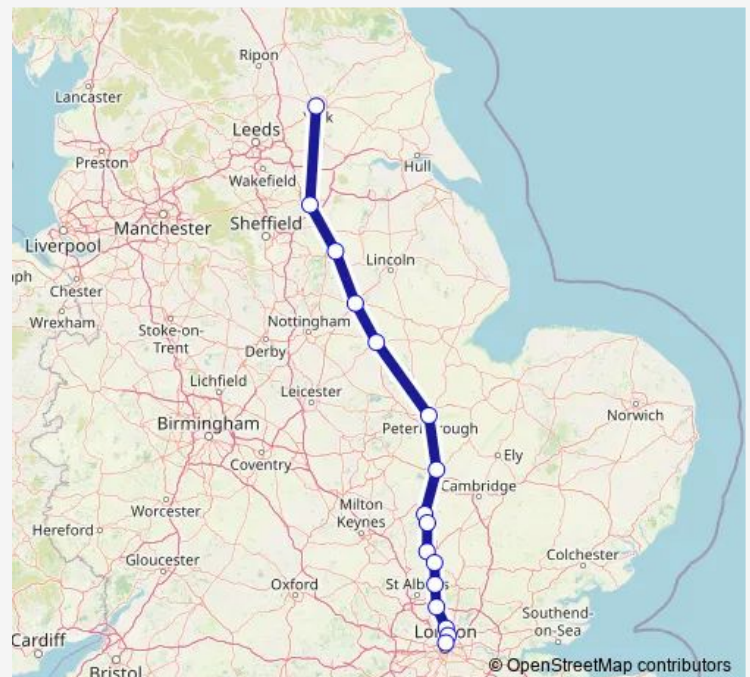

Rail Gr:Yrk->Kgx GR train service from YRK to Kgx

[Go to website](#)

Direction

York — London Kings Cross

16 stops

[Open route schedule](#)

York
Doncaster
Retford
Newark North Gate
Grantham
Peterborough
Huntingdon
Sandy
Biggleswade
Hitchin
Stevenage
Welwyn Garden City
Potters Bar
Alexandra Palace
Finsbury Park
London Kings Cross

Route schedule

York — London Kings Cross

Monday	04:40-18:02
Tuesday	04:40-18:02
Wednesday	04:40-18:02
Thursday	04:40-18:02
Friday	04:40-18:02
Saturday	04:40-18:02
Sunday	08:00

Route info

Direction: York

Stops: 16

Trip Duration: 2 hour 8 min

■ Gr:Yrk->Kgx — GR train service from YRK to Kgx

Gr:Yrk->Kgx Rail time schedules and route maps are available in an offline PDF at busmaps.com. Use the busmaps.com website to see live bus times, train schedule or subway schedule, and step-by-step directions for all public transit in London