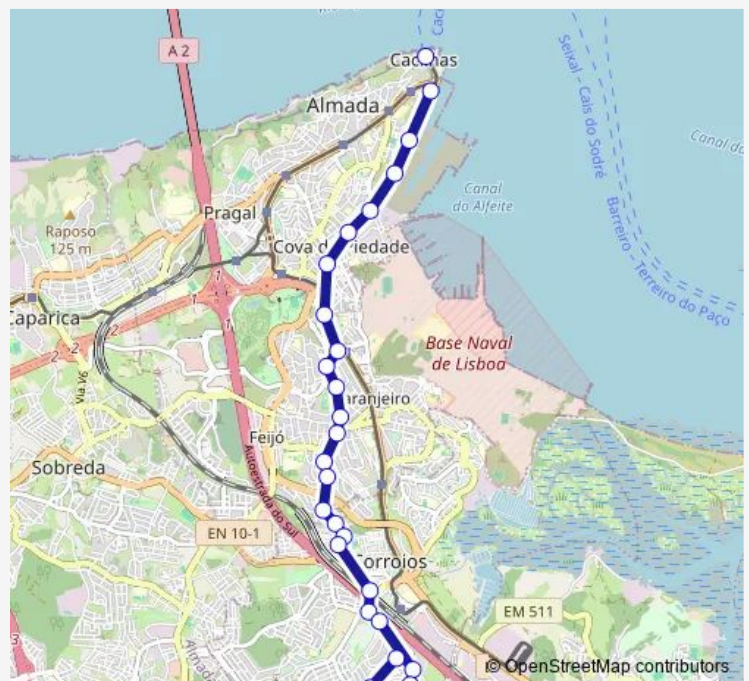

Monday 06:30-21:00

Tuesday 06:30-21:00

Wednesday 06:30-21:00

Thursday 06:30-21:00

Friday 06:30-21:00

Saturday 06:55-18:00

Sunday 06:55-16:40

Route info

Direction: Cacilhas (Lgo Alfredo Dinis Alex) Terminal P1

Stops: 27

Trip Duration: 0 hour 30 min

110 - Cacilhas - STA Marta DO Pinhal (via Qta de S. Nicolau)

BusMaps

Corroios (Estr Sta Marta Pinhal) Gisparques