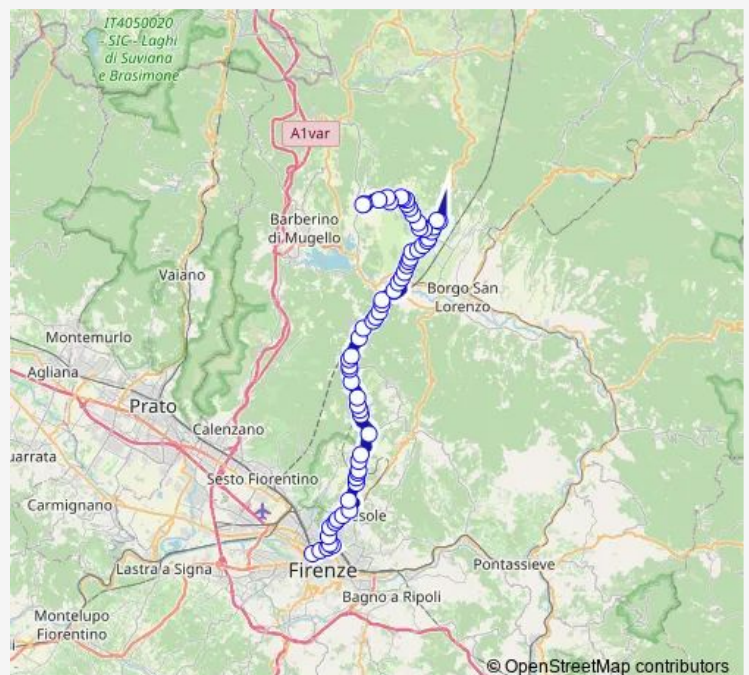

Pratolino

Fontebuona

Fontebuona 2

Route schedule

Montelungo — Galliano

Monday 09:45-18:45

Tuesday 09:45-18:45

Wednesday 09:45-18:45

Thursday 09:45-18:45

Friday 09:45-18:45

Saturday 07:00-19:20

Sunday —

Route info

Direction: Montelungo

Stops: 65

Trip Duration: 1 hour 16 min