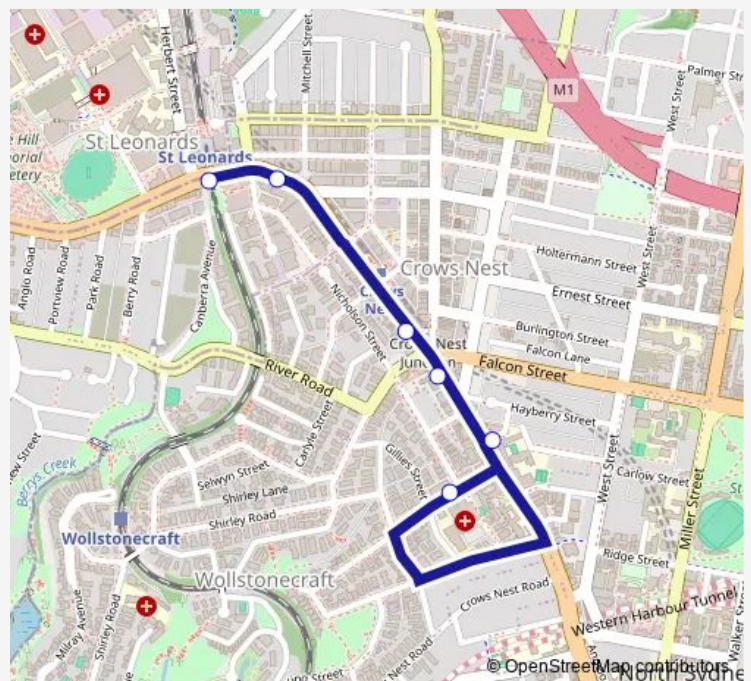

School Bus 657w North Sydney Girls High to St. Leonards Station

[Go to website](#)

Direction

North Sydney Girls High School, David St — St Leonards Station, Pacific Hwy, Stand B

6 stops

[Open route schedule](#)

North Sydney Girls High School, David St

Rocklands Rd Opp Mater Private Hospital

Pacific Hwy Opp Alexander St

Pacific Hwy After Shirley Rd

Pacific Hwy Before Christie St

St Leonards Station, Pacific Hwy, Stand B

Route schedule

North Sydney Girls High School, David St — St Leonards Station, Pacific Hwy, Stand B

Monday 15:22-15:24

Tuesday 15:22-15:24

Wednesday 15:22-15:24

Thursday 15:22-15:24

Friday 15:22-15:24

Saturday —

Sunday —

Route info

Direction: North Sydney Girls High School, David St

Stops: 6

Trip Duration: 0 hour 7 min

657w School Bus time schedules and route maps are available in an offline PDF at busmaps.com. Use the busmaps.com website to see live bus times, train schedule or subway schedule, and step-by-step directions for all public transit in Sydney