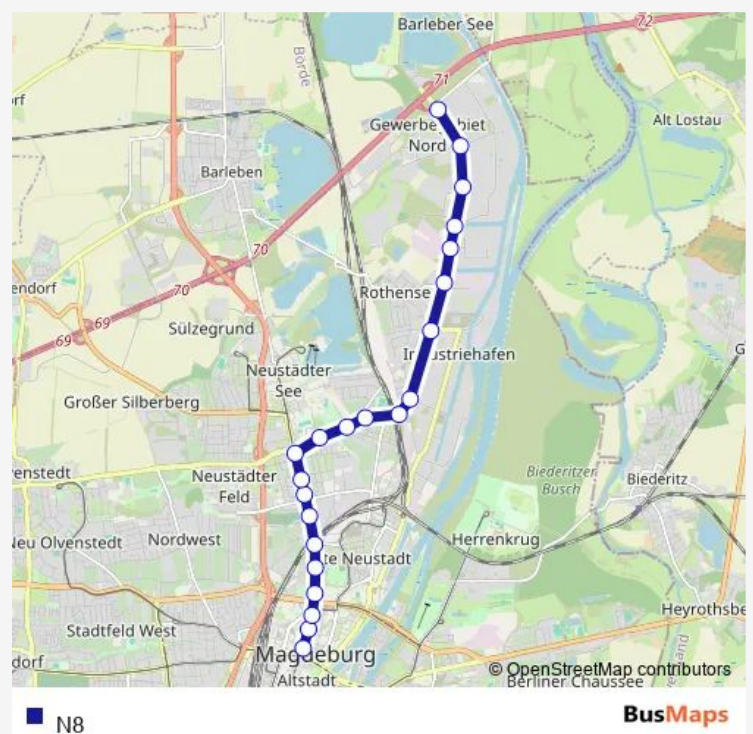

Magdeburg, Rothensee

Magdeburg, Enercon

Magdeburg, Industrie- und Logistik-Centrum

Route schedule

Magdeburg, Alter Markt — Magdeburg, Barleber See
(Tram/Bus)

Monday 00:15-23:45

Tuesday 00:15-23:45

Wednesday 00:15-23:45

Thursday 00:15-23:45

Friday 00:15-23:45

Saturday 00:15-23:45

Sunday 00:15-23:45

Route info

Direction: Magdeburg, Alter Markt

Stops: 22

Trip Duration: 0 hour 25 min

N8

BusMaps

Magdeburg, Barleber See (Tram/Bus)

Direction

Magdeburg, Barleber See (Tram/Bus) — Magdeburg, Alter Markt

22 stops

[Open route schedule](#)

Magdeburg, Barleber See (Tram/Bus)

Tuesday 00:18-23:48

Wednesday 00:18-23:48

Thursday 00:18-23:48

Friday 00:18-23:48

Saturday 00:18-23:48

Sunday 00:18-23:48

Route info

Direction: Magdeburg, Barleber See (Tram/Bus)