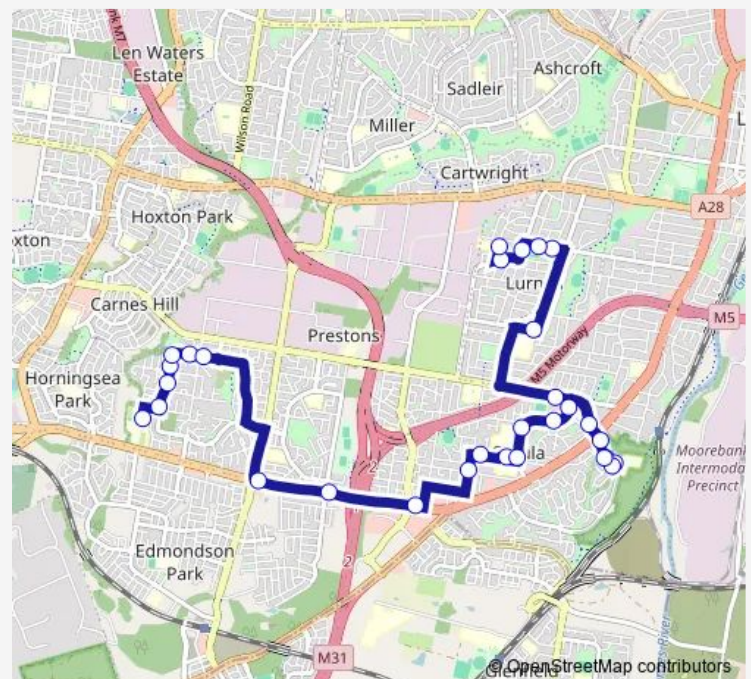

Leacocks Lane After Hume Hwy

Leacocks Lane Opp Roberts Rd

All Saints Senior College, School Grounds

Route schedule

William Carey Christian School, School Grounds — Lurnea Public School, West St

Monday 08:10

Tuesday 08:10

Wednesday 08:10

Thursday 08:10

Friday 08:10

Saturday —

Sunday —

Route info

Direction: William Carey Christian School, School Grounds

Stops: 30

Trip Duration: 0 hour 38 min

Leacocks Lane Opp All Saints Senior College

Leacocks Lane After Roberts Rd

Kurrajong Rd After Hume Hwy

Casula Mall, Kurrajong Rd

Hillview Pde Opp Lurnea High School

St Francis Xavier Primary School, Reilly St

Phillips Park, Reilly St

Phillips Park, Hill Rd

Mccarthy Park, Wonga Rd

Lurnea Public School, West St

1016 School Bus time schedules and route maps are available in an offline PDF at busmaps.com. Use the busmaps.com website to see live bus times, train schedule or subway schedule, and step-by-step directions for all public transit in Liverpool