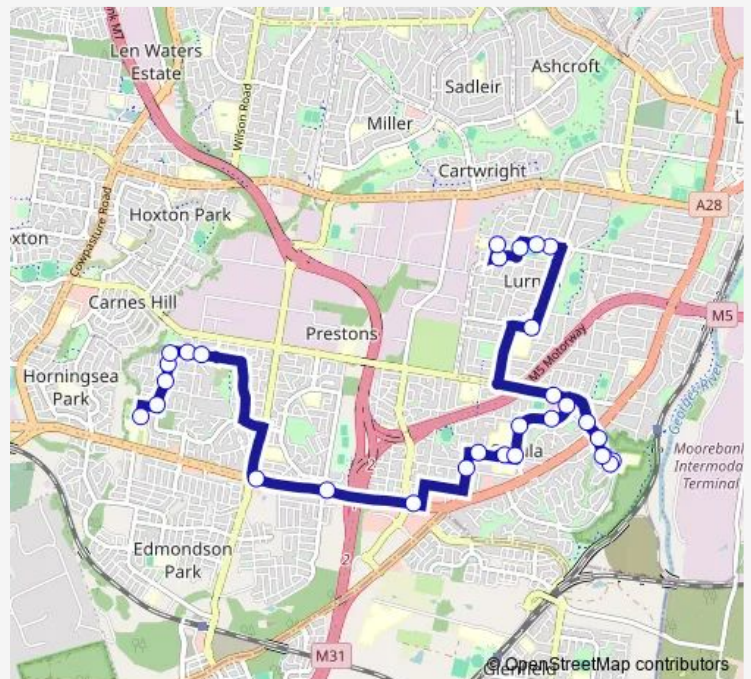

Braidwood Dr Before Bungonia St

Braidwood Dr Opp Fortunato St

Braidwood Dr After Bugong St

25 Braidwood Dr

Braidwood Dr At Richlands Pl

Braidwood Dr Opp Terangle Cl

Camden Valley Way After Bernera Rd

Camden Valley Way After Ash Rd

Camden Valley Way Before Cedar Rd

Box Rd At Pine Rd

Myall Rd At Furlong Av

Casula High School, School Grounds

Ingham Dr After Myall Rd

Ingham Dr At Guise Av

Casula Mall, Ingham Dr

Casula Mall, Ingham Dr

Leacocks Lane After Hume Hwy

Leacocks Lane Opp Roberts Rd

All Saints Senior College, School Grounds

Route schedule

William Carey Christian School, School Grounds — Lurnea Public School, West St

Monday	08:10
Tuesday	08:10
Wednesday	08:10
Thursday	08:10
Friday	08:10
Saturday	—
Sunday	—

Route info

Direction: William Carey Christian School, School Grounds

Stops: 30

Trip Duration: 0 hour 38 min

Leacocks Lane Opp All Saints Senior College

Leacocks Lane After Roberts Rd

Kurrajong Rd After Hume Hwy